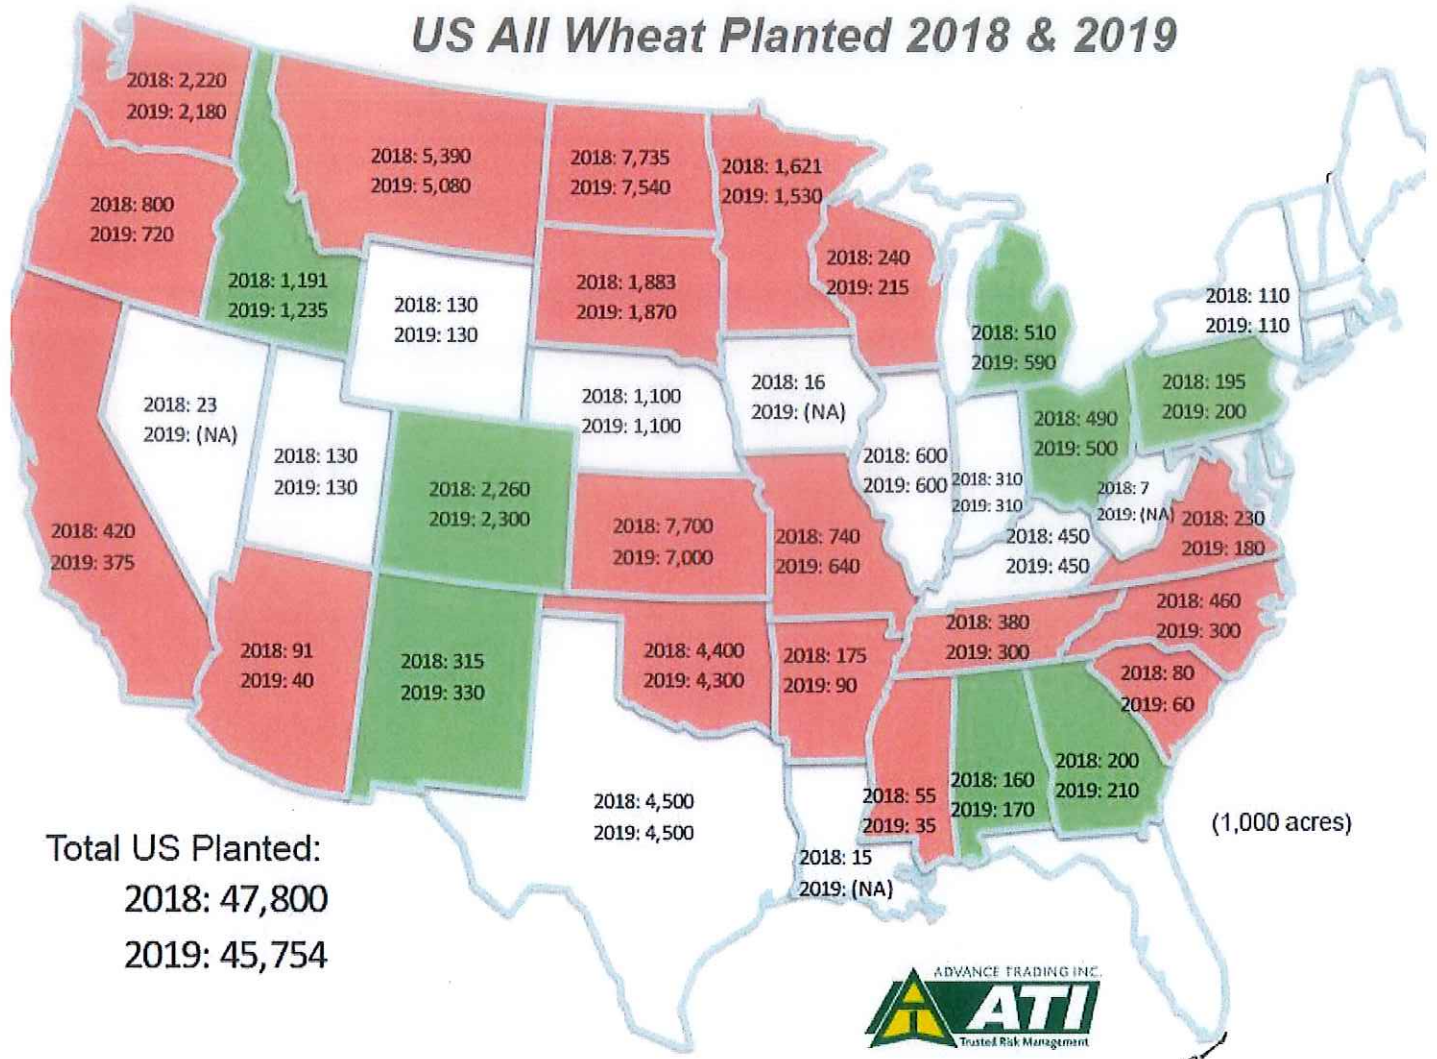

ATI Prospective Plantings Maps (Full Slate)

From: Reginelli, Michael (mreginelli@advance-trading.com)

To: pmmcustomers@advance-trading.com

Date: Friday, March 29, 2019, 2:08 PM EDT

US Soybean Planted 2018 & 2019

Total US Planted:
2018: 89,196
2019: 84,617

(1,000 acres)

US All Wheat Planted 2018 & 2019

MICHAEL REGINELLI
ADVANCE TRADING, INC.

P 800-664-2353 M 309-838-7024 F 309-661-5960

Skype/Trillian: michael_reginelli