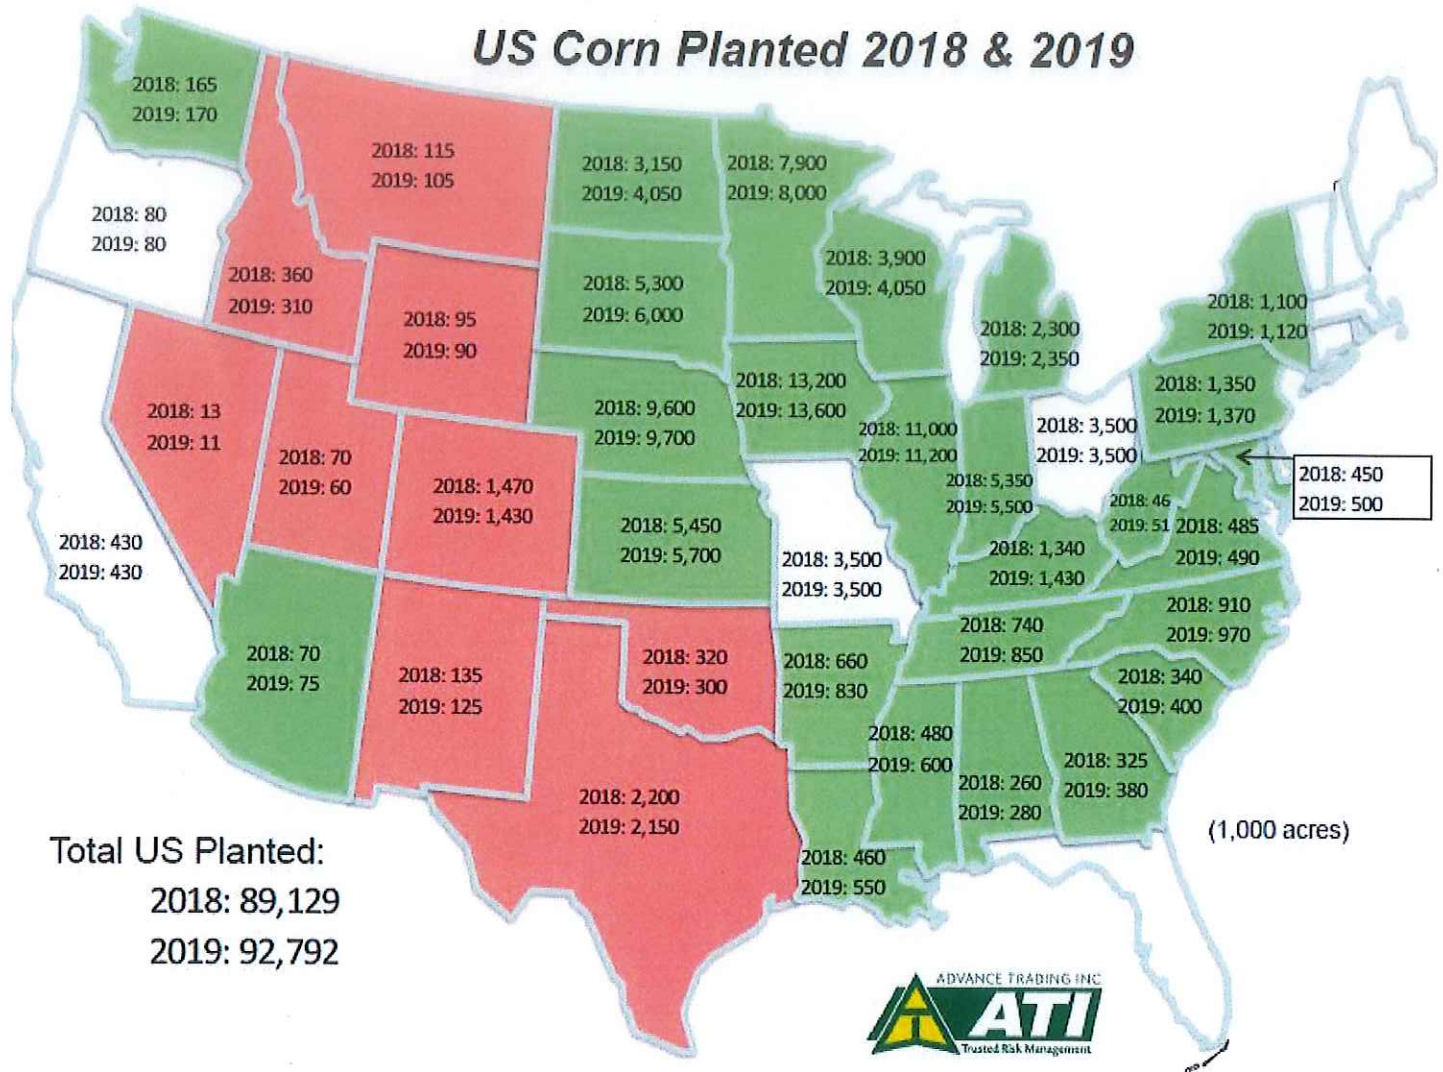

ATI Prospective Plantings Maps (Full Slate)

From: Reginelli, Michael (mreginelli@advance-trading.com)

To: pmmcustomers@advance-trading.com

Date: Friday, March 29, 2019, 2:08 PM EDT

US Soybean Planted 2018 & 2019

Total US Planted:
2018: 89,196
2019: 84,617

(1,000 acres)

US All Wheat Planted 2018 & 2019

MICHAEL REGINELLI
ADVANCE TRADING, INC.

P 800-664-2353 M 309-838-7024 F 309-661-5960

Skype/Trillian: michael_reginelli