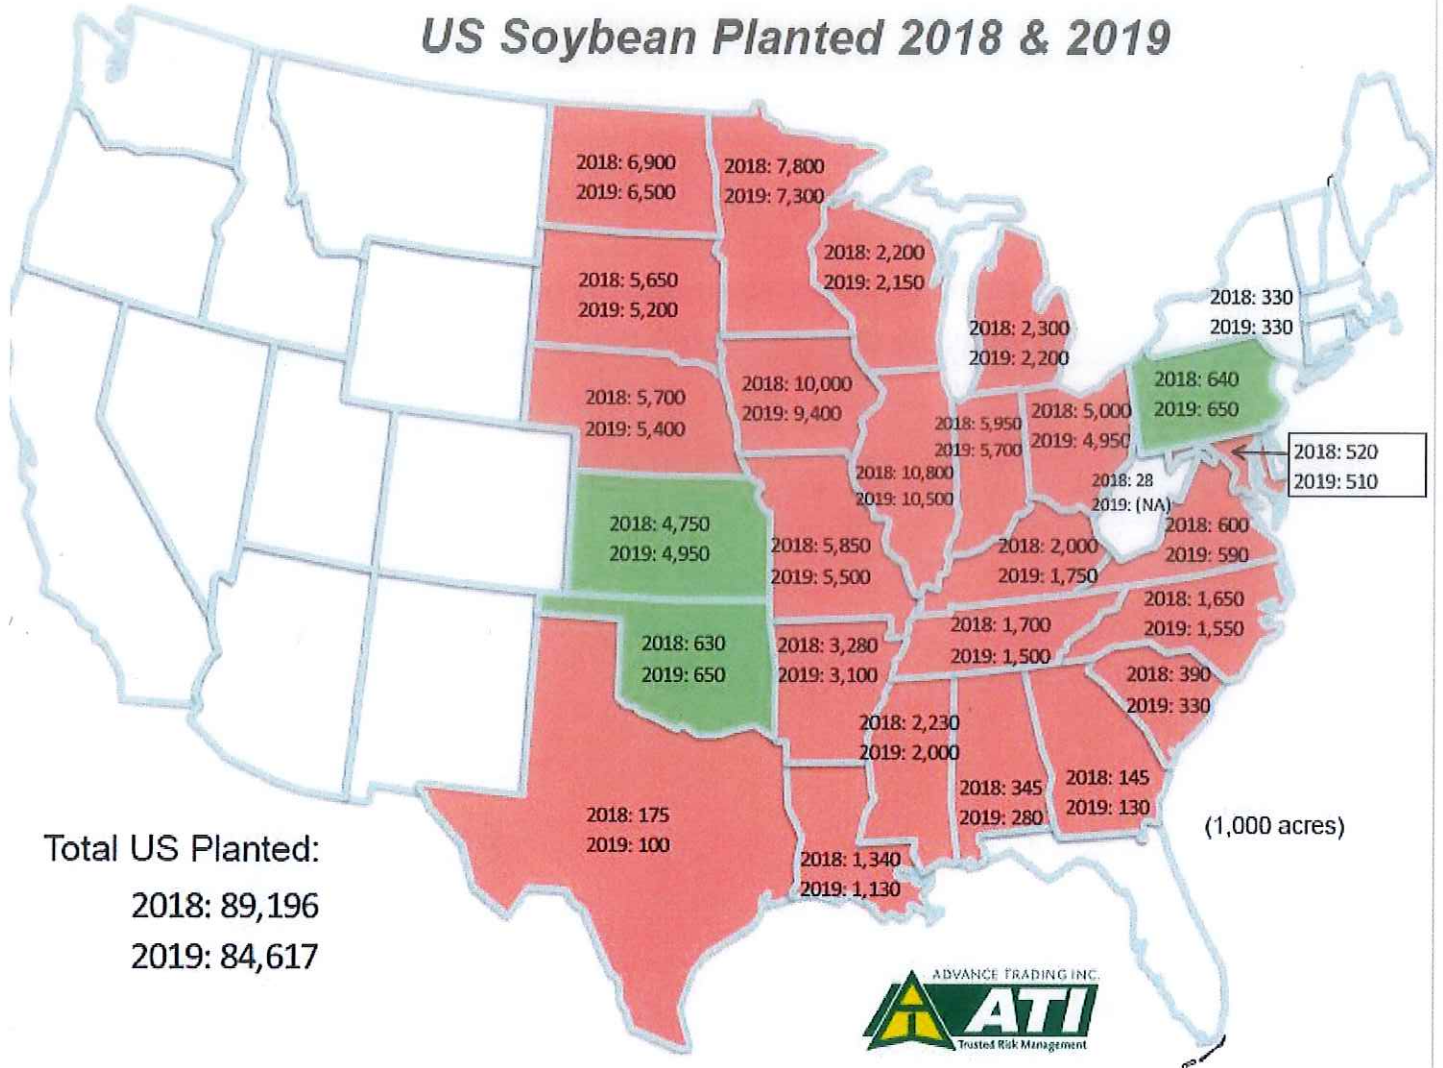

ATI Prospective Plantings Maps (Full Slate)

From: Reginelli, Michael (mreginelli@advance-trading.com)

To: pmmcustomers@advance-trading.com

Date: Friday, March 29, 2019, 2:08 PM EDT

US Soybean Planted 2018 & 2019

Total US Planted:
2018: 89,196
2019: 84,617

(1,000 acres)

US All Wheat Planted 2018 & 2019

MICHAEL REGINELLI
ADVANCE TRADING, INC.

P 800-664-2353 M 309-838-7024 F 309-661-5960

Skype/Trillian: michael_reginelli