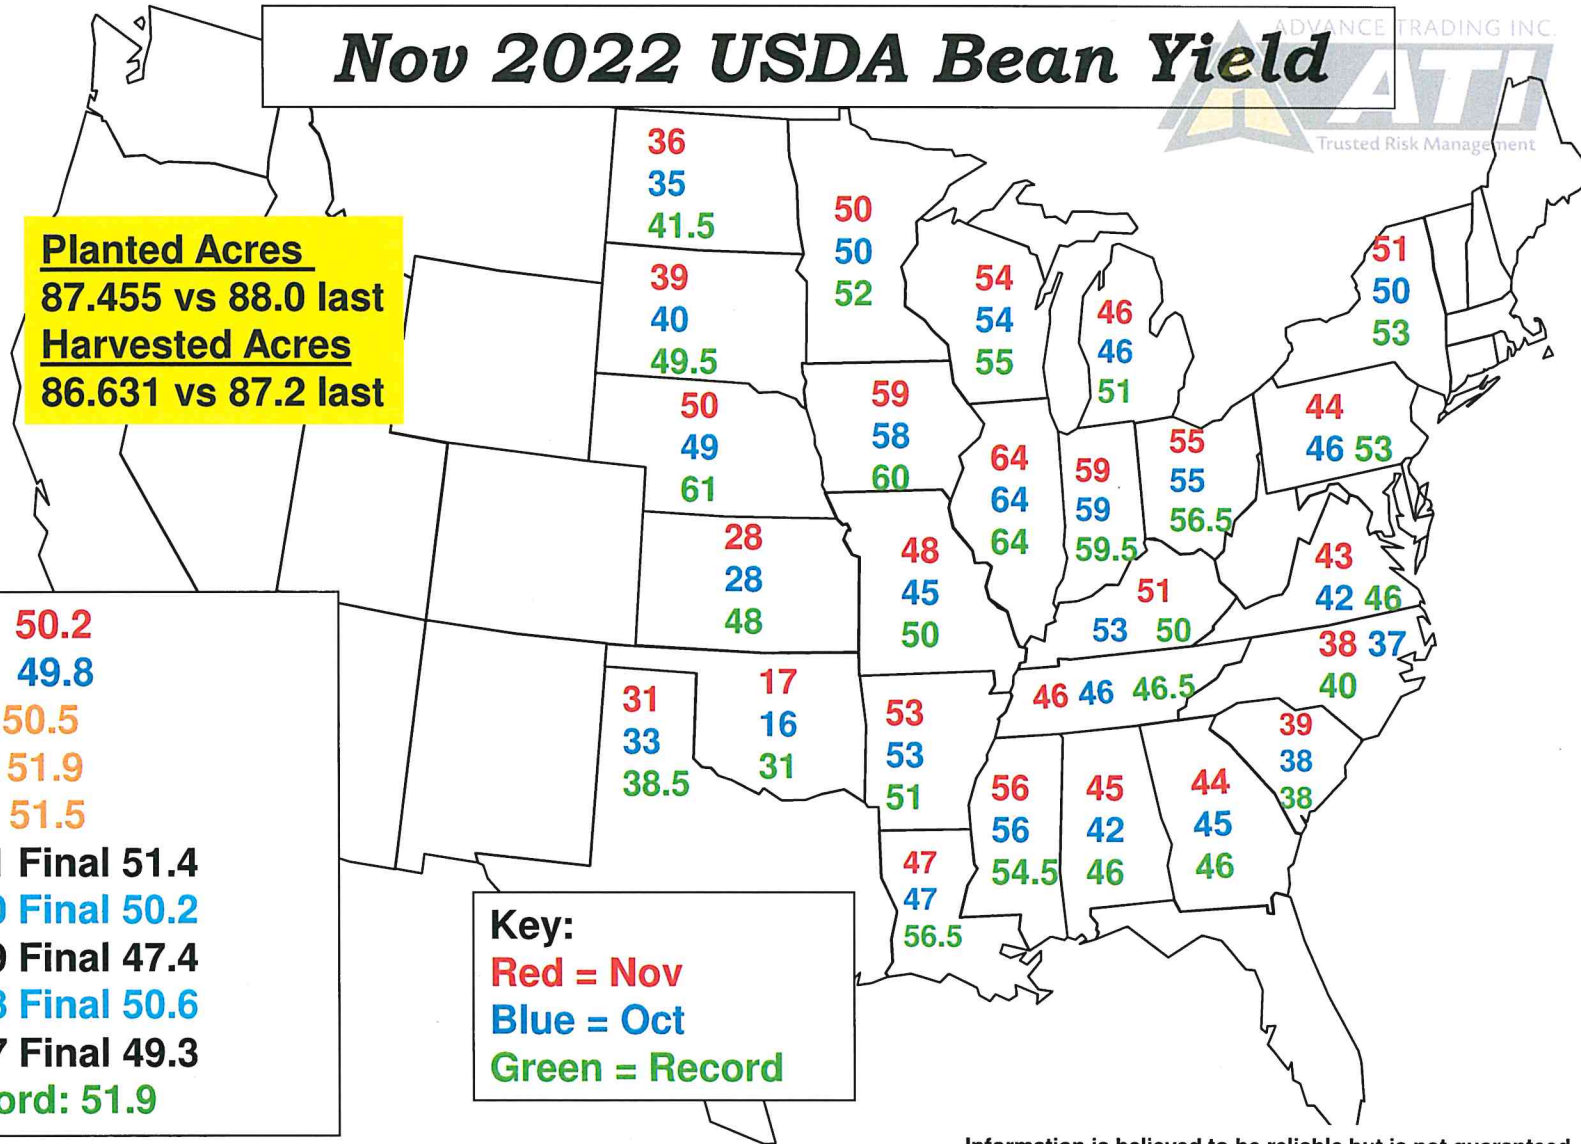

Planted Acres
87.455 vs 88.0 last
Harvested Acres
86.631 vs 87.2 last

Nov 50.2
Oct 49.8
Sep 50.5
Aug 51.9
July 51.5
2021 Final 51.4
2020 Final 50.2
2019 Final 47.4
2018 Final 50.6
2017 Final 49.3
Record: 51.9

Key:
Red = Nov
Blue = Oct
Green = Record