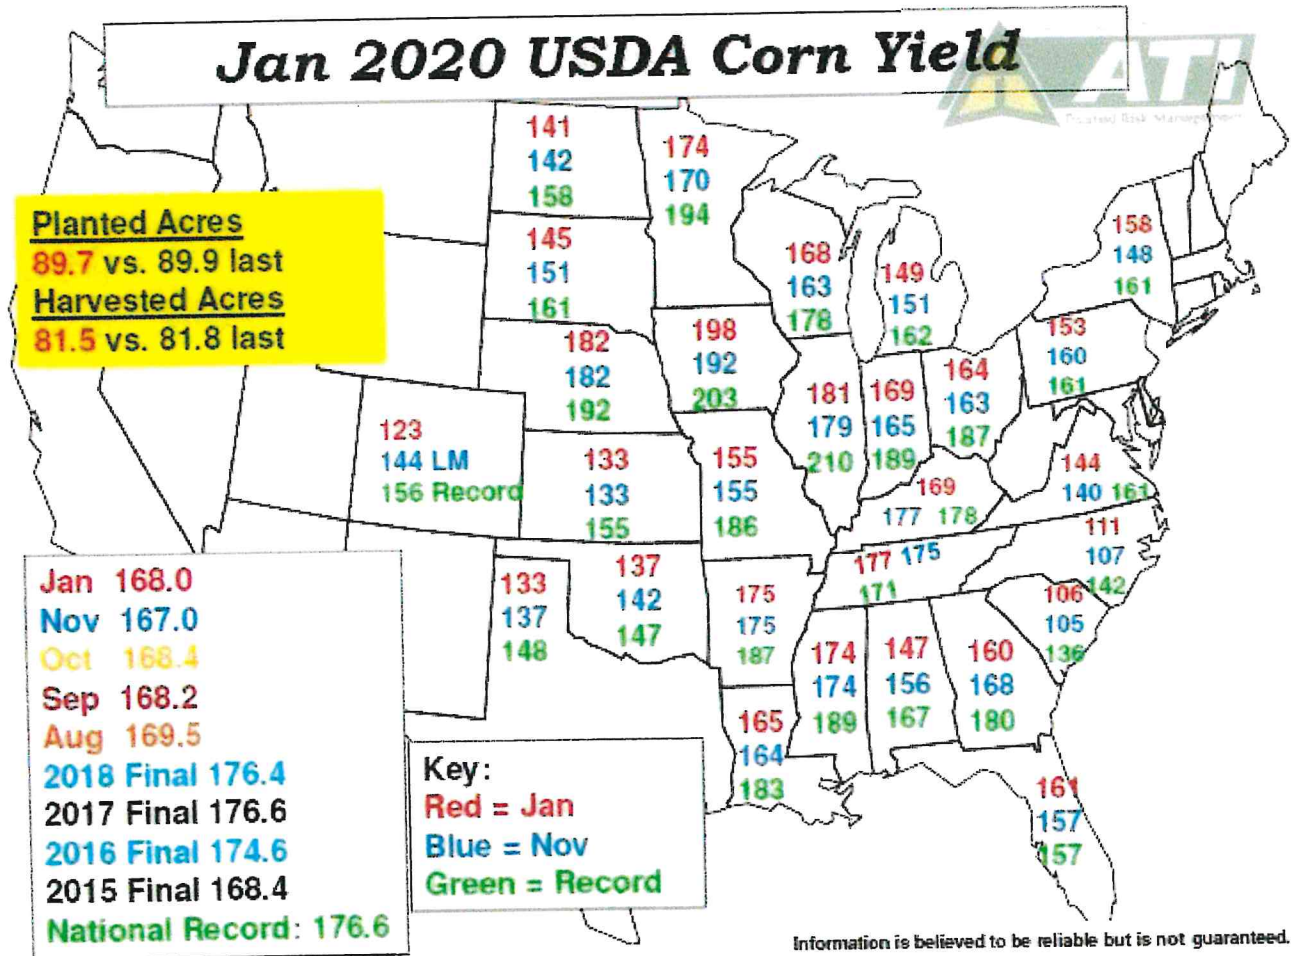

# USDA Report - State Yield Maps & Executive Briefing (PDF)

Date: Friday, January 10, 2020, 12:29 PM EST

# Jan 2020 USDA Bean Yield

**Planted Acres**  
**76.1 vs. 76.5 last**  
**Harvested Acres**  
**75.0 vs. 75.6**

Jan 47.4  
 Nov 46.9  
 Oct 46.9  
 Sep 47.9  
 Aug 48.5  
 2018 Final 51.6  
 2017 Final 49.1  
 2016 Final 52.1  
 2015 Final 48.0  
 Record: 52.1

**Key:**  
 Red = Jan  
 Blue = Nov  
 Green = Record

Information is believed to be reliable but is not guaranteed.