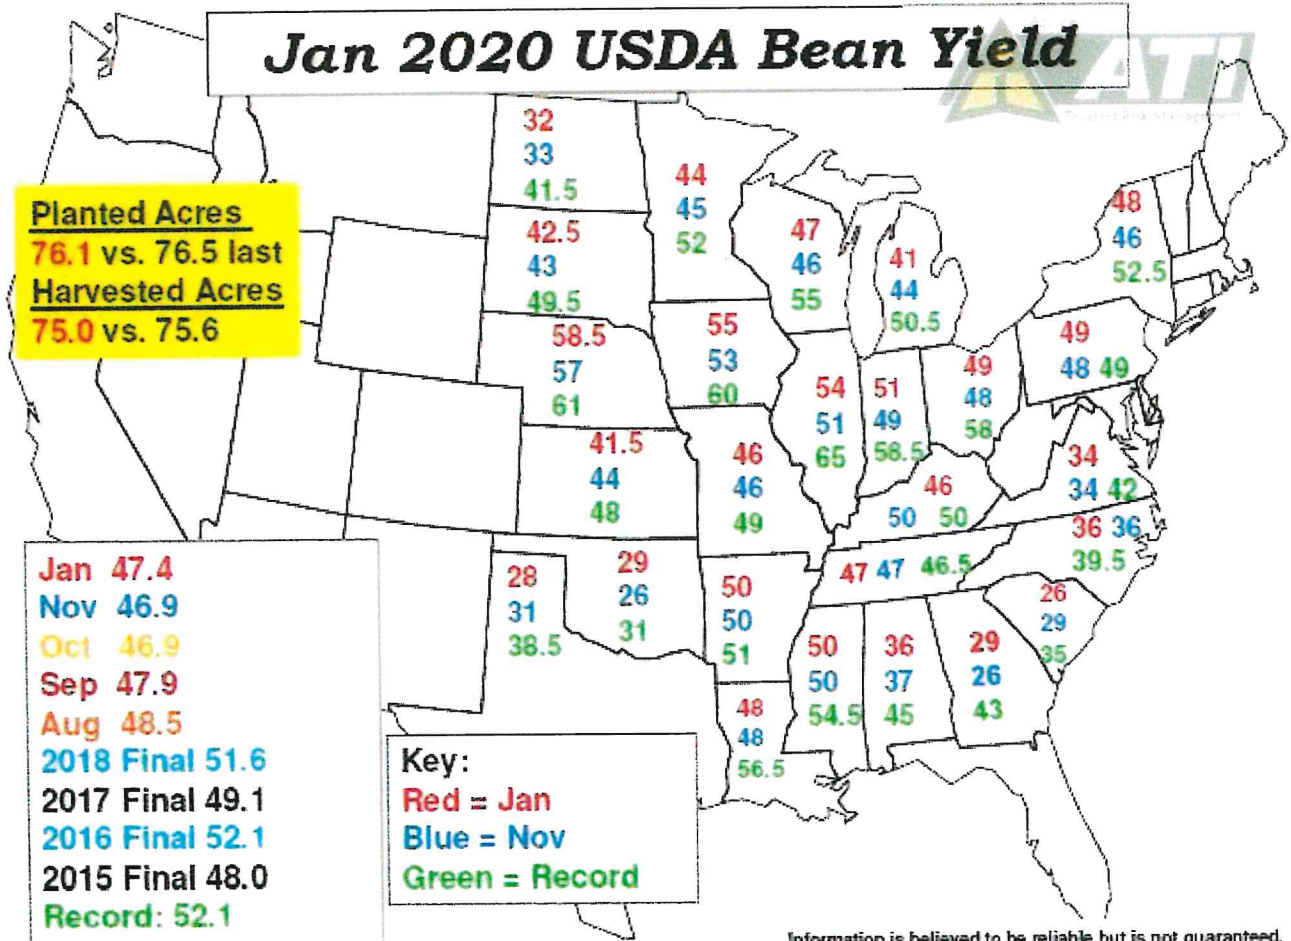

# USDA Report - State Yield Maps & Executive Briefing (PDF)

Date: Friday, January 10, 2020, 12:29 PM EST

# Jan 2020 USDA Bean Yield

**Planted Acres**  
**76.1 vs. 76.5 last**  
**Harvested Acres**  
**75.0 vs. 75.6**

Jan 47.4  
 Nov 46.9  
 Oct 46.9  
 Sep 47.9  
 Aug 48.5  
 2018 Final 51.6  
 2017 Final 49.1  
 2016 Final 52.1  
 2015 Final 48.0  
 Record: 52.1

**Key:**  
 Red = Jan  
 Blue = Nov  
 Green = Record

Information is believed to be reliable but is not guaranteed.