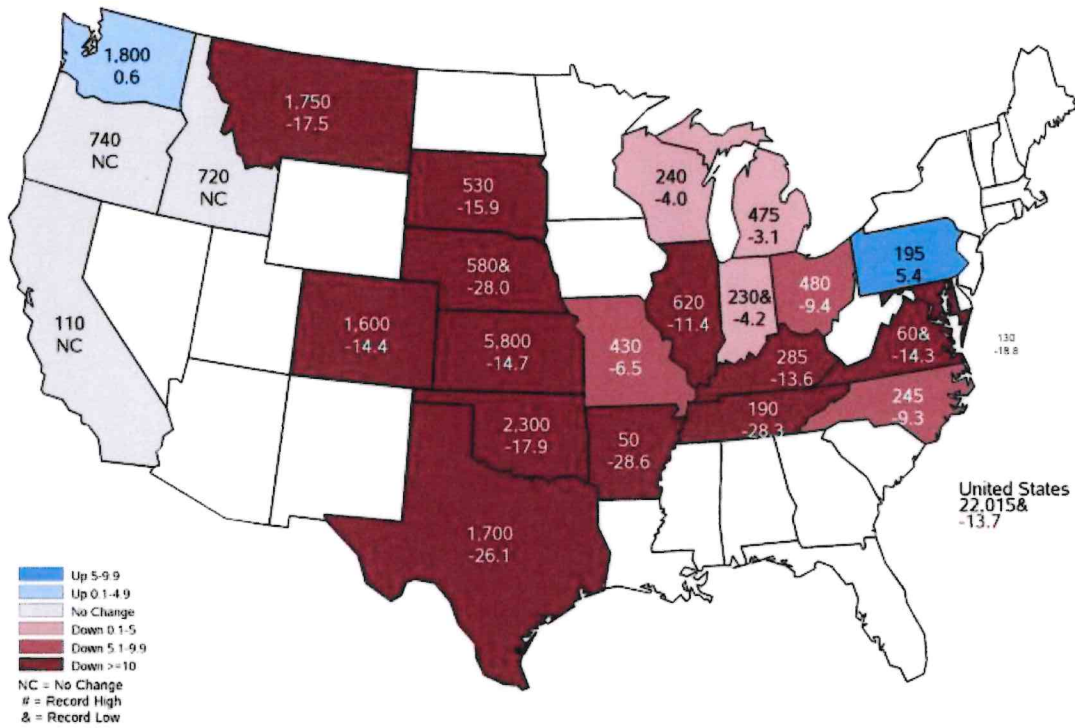

# May 2026 Winter Wheat Harvested Acres

## Thousand Acres and Percent Change from Previous Year

United States Department of Agriculture  
National Agricultural Statistics Service

May 12, 2026