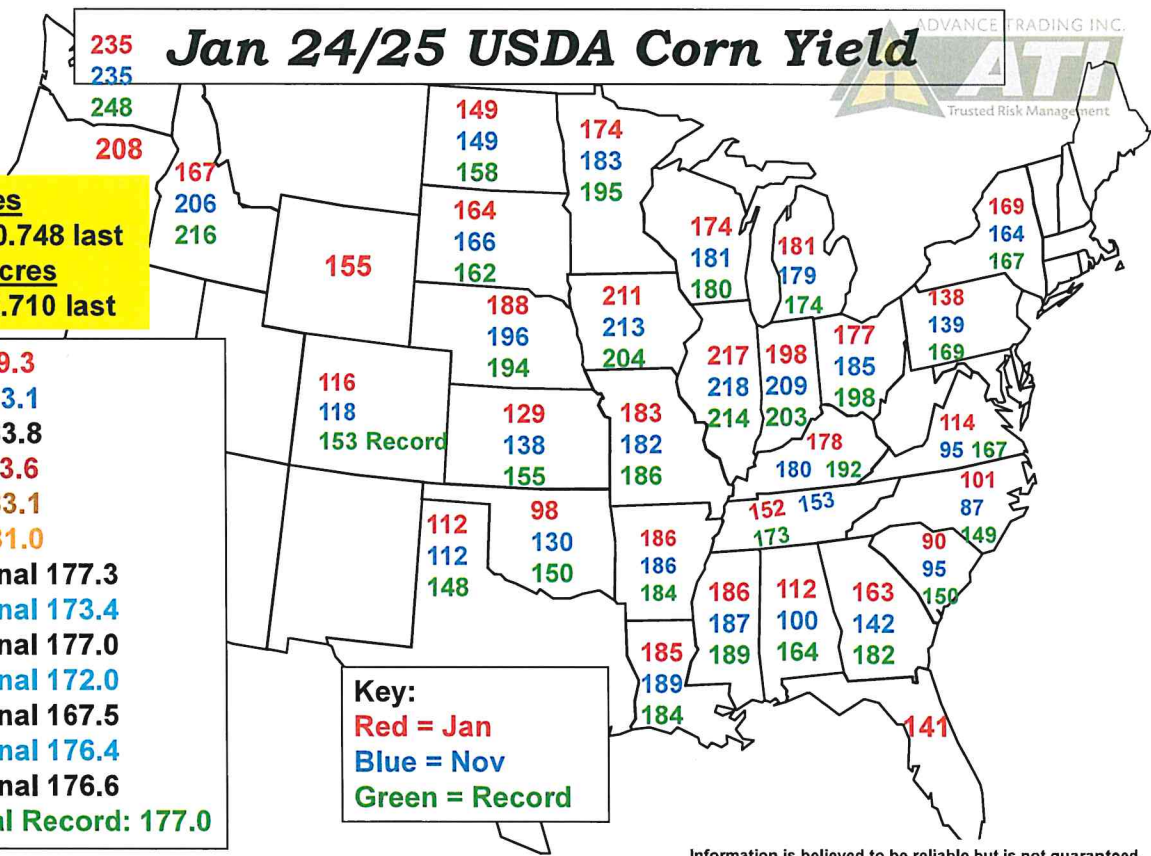

# Jan 24/25 USDA Corn Yield

**Planted Acres**  
90.594 vs. 90.748 last

**Harvested Acres**  
82.896 vs 82.710 last

Jan 179.3  
 Nov 183.1  
 Oct 183.8  
 Sep 183.6  
 Aug 183.1  
 July 181.0  
 2023 Final 177.3  
 2022 Final 173.4  
 2021 Final 177.0  
 2020 Final 172.0  
 2019 Final 167.5  
 2018 Final 176.4  
 2017 Final 176.6  
 National Record: 177.0

**Key:**  
 Red = Jan  
 Blue = Nov  
 Green = Record

Information is believed to be reliable but is not guaranteed.

# Jan 24/25 USDA Bean Yield

**Planted Acres**  
87.050 vs 87.100 last  
**Harvested Acres**  
86.050 vs 86.271 last

**Jan 50.7**  
**Nov 51.7**  
**Oct 53.1**  
**Sep 53.2**  
**Aug 53.2**  
**July 52.0**  
2023 Final 50.6  
2022 Final 49.6  
2021 Final 51.4  
2020 Final 50.2  
2019 Final 47.4  
2018 Final 50.6  
2017 Final 49.3  
**Record: 51.9**