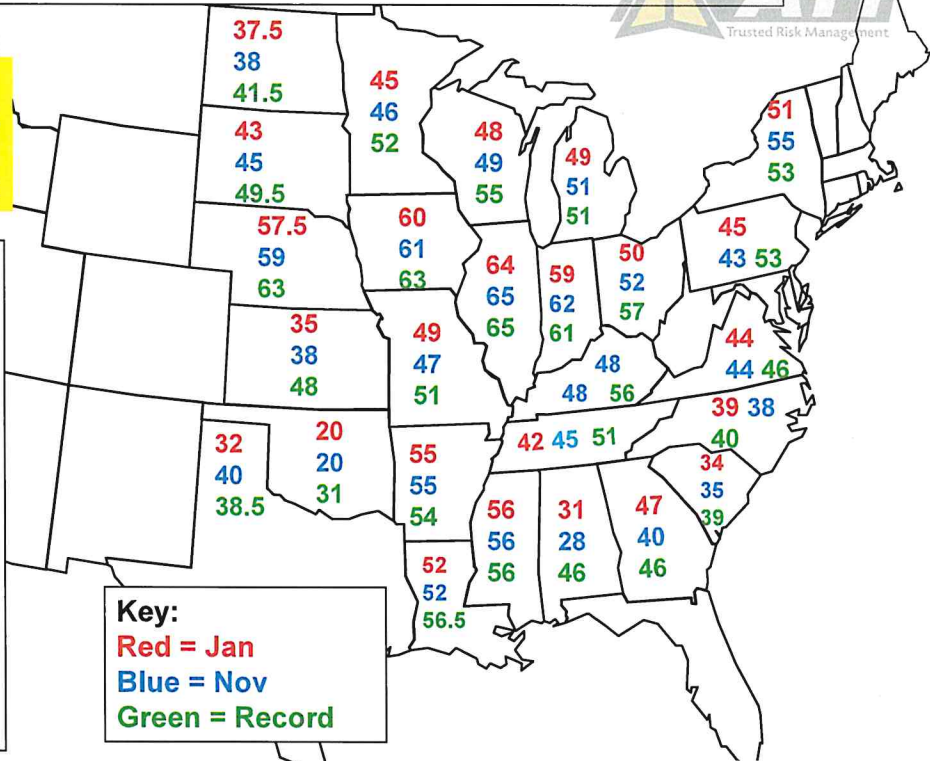

# Jan 24/25 USDA Corn Yield

**Planted Acres**  
90.594 vs. 90.748 last

**Harvested Acres**  
82.896 vs 82.710 last

Jan 179.3  
 Nov 183.1  
 Oct 183.8  
 Sep 183.6  
 Aug 183.1  
 July 181.0  
 2023 Final 177.3  
 2022 Final 173.4  
 2021 Final 177.0  
 2020 Final 172.0  
 2019 Final 167.5  
 2018 Final 176.4  
 2017 Final 176.6  
 National Record: 177.0

**Key:**  
 Red = Jan  
 Blue = Nov  
 Green = Record

Information is believed to be reliable but is not guaranteed.

# Jan 24/25 USDA Bean Yield

**Planted Acres**  
87.050 vs 87.100 last  
**Harvested Acres**  
86.050 vs 86.271 last

**Jan 50.7**  
**Nov 51.7**  
**Oct 53.1**  
**Sep 53.2**  
**Aug 53.2**  
**July 52.0**  
2023 Final 50.6  
2022 Final 49.6  
2021 Final 51.4  
2020 Final 50.2  
2019 Final 47.4  
2018 Final 50.6  
2017 Final 49.3  
**Record: 51.9**

**Key:**  
**Red = Jan**  
**Blue = Nov**  
**Green = Record**

Information is believed to be reliable but is not guaranteed.