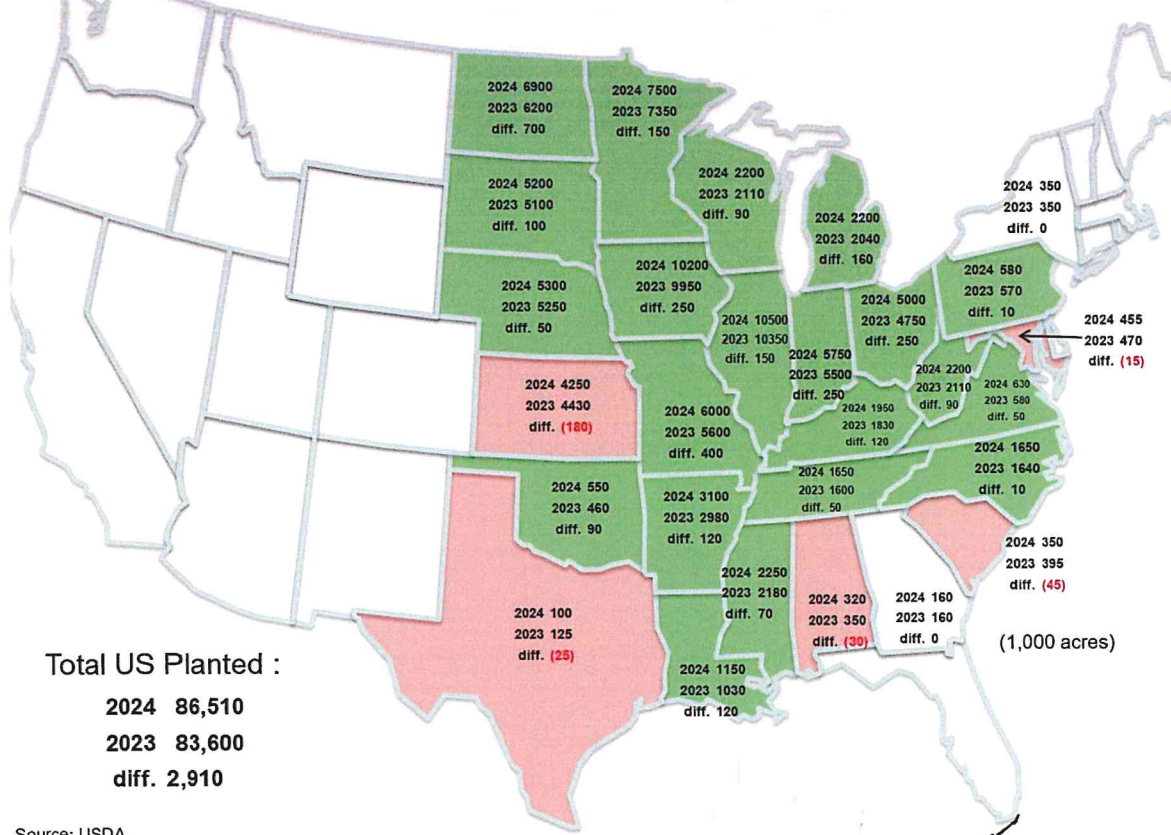

# US Corn Prospective Planting Acres Mar 28, 2024

Total US Planted:  
 2024 90,036  
 2023 94,641  
 diff. (4,605)

Source: USDA

## US Soybean Prospective Planting Acres Mar 28, 2024

## US Wheat Prospective Planting Acres Mar 28, 2024