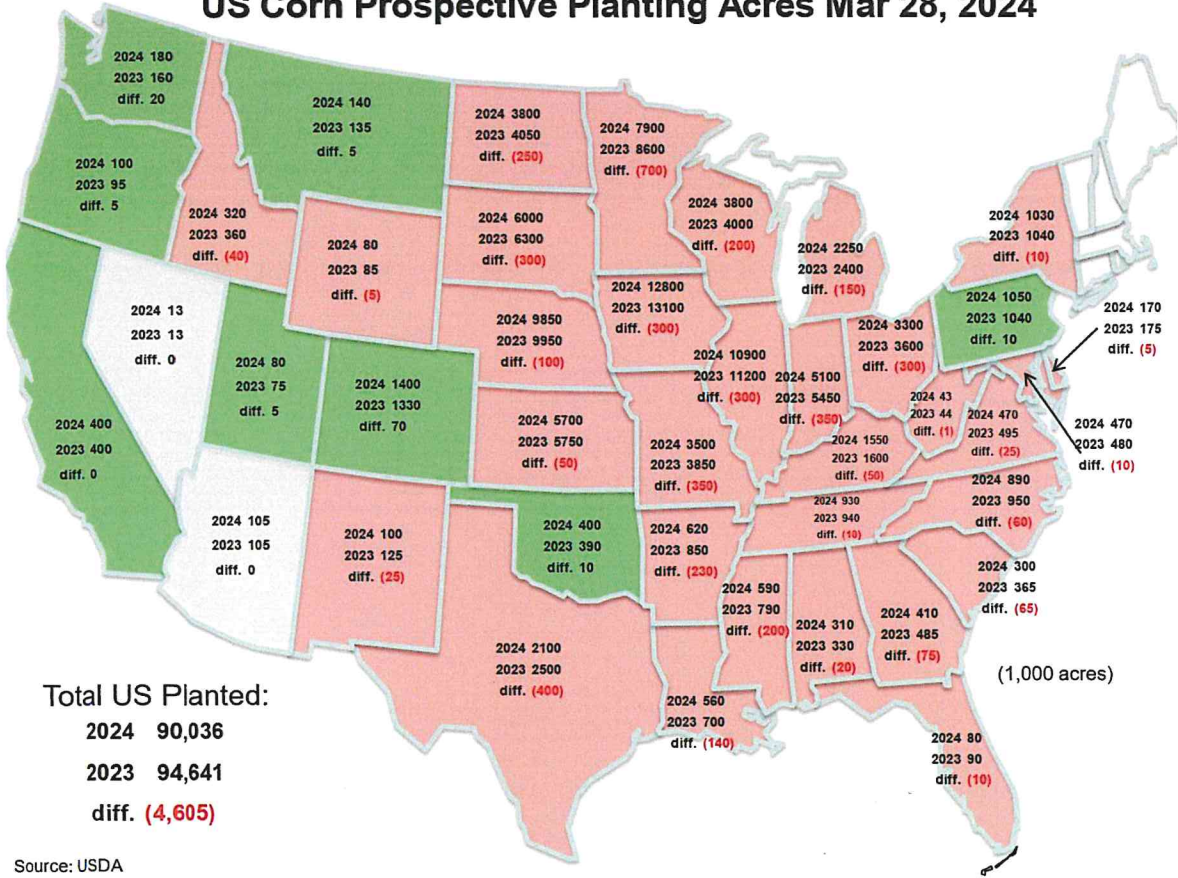

# US Corn Prospective Planting Acres Mar 28, 2024

Total US Planted:  
 2024 90,036  
 2023 94,641  
 diff. (4,605)

Source: USDA

## US Soybean Prospective Planting Acres Mar 28, 2024

## US Wheat Prospective Planting Acres Mar 28, 2024