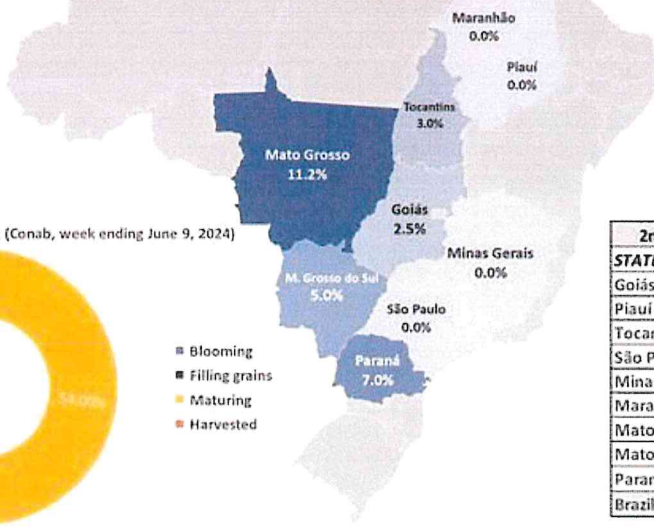

2nd corn harvest progress - Conab (as of June 9, 2024)

Brazil (as of June 9)	
This week	7.5%
Last week	3.7%
Last year	1.7%

Crop Phenology Report (Conab, week ending June 9, 2024)

- Blooming
- Filling grains
- Maturing
- Harvested

STATE	2nd Corn Harvest - as of June 9, 2024		% OF TOTAL 2ND CROP
	This week	Last year	
Goiás	2.5%	0.0%	9.7%
Piauí	0.0%	0.0%	0.6%
Tocantins	3.0%	0.0%	1.9%
São Paulo	0.0%	0.0%	2.7%
Minas Gerais	0.0%	0.4%	3.0%
Maranhão	0.0%	0.0%	1.7%
Mato Grosso do Sul	5.0%	0.0%	12.4%
Mato Grosso	11.2%	3.7%	47.6%
Paraná	7.0%	0.0%	16.2%
Brazil	7.5%	1.7%	