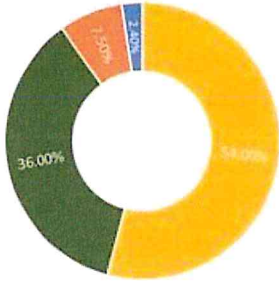

2nd corn harvest progress - Conab (as of June 9, 2024)

Brazil (as of June 9)	
This week	7.5%
Last week	3.7%
Last year	1.7%

Crop Phenology Report (Conab, week ending June 9, 2024)

- Blooming
- Filling grains
- Maturing
- Harvested