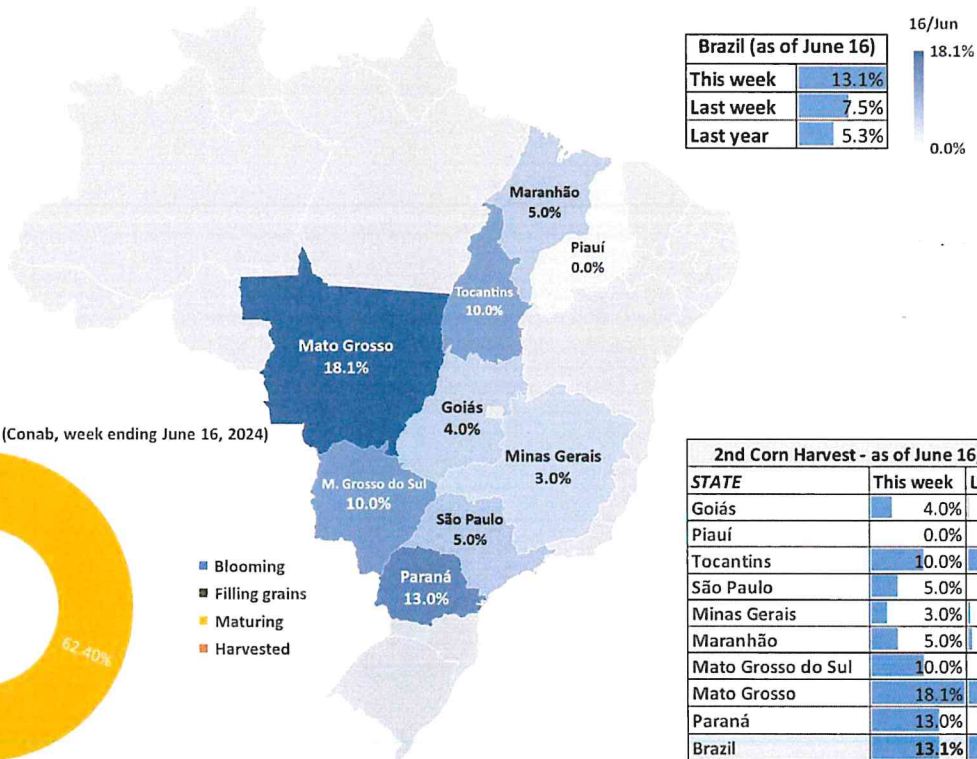

2nd corn harvest progress - Conab (as of June 16, 2024)