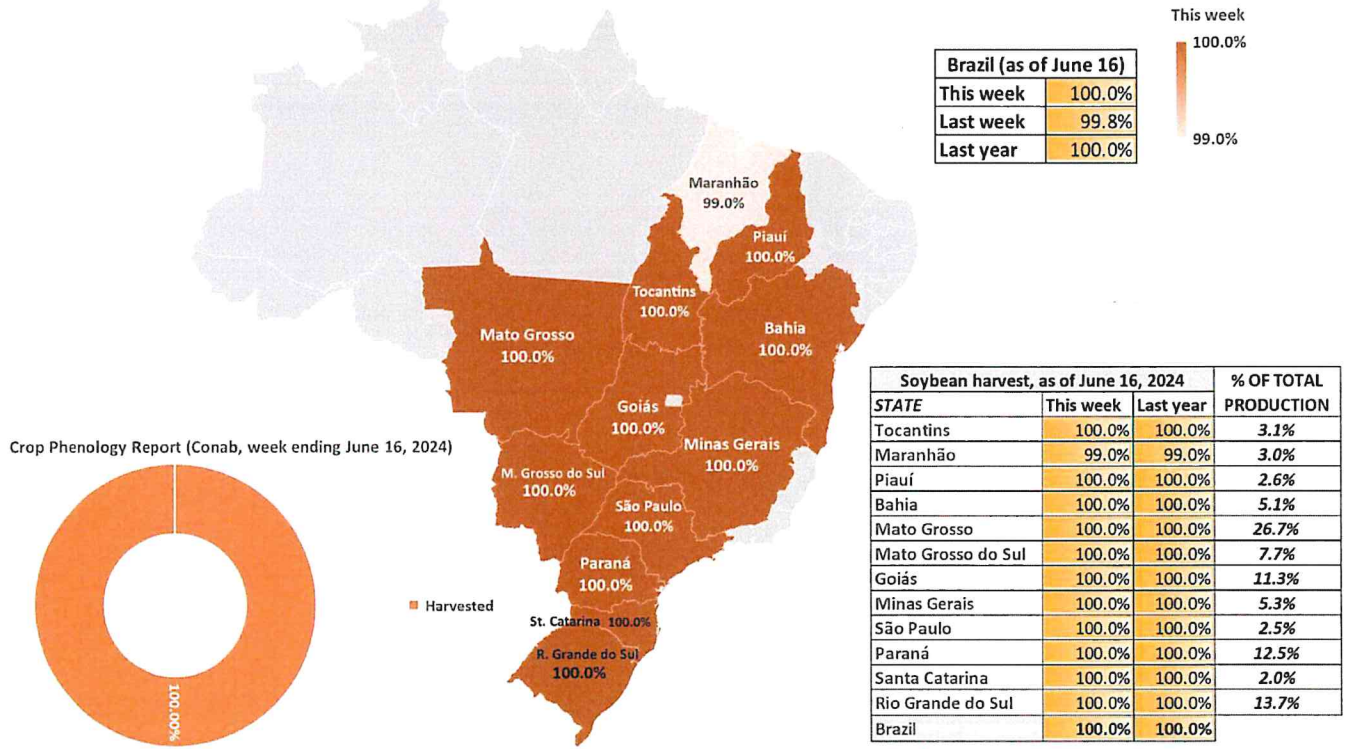

# Brazil crop progress - June 16, 2024

Soybean harvest progress - Conab (June 16, 2024)

### 1st corn harvest progress - Conab (as of June 16, 2024)

Crop Phenology Report (Conab, week ending June 16, 2024)