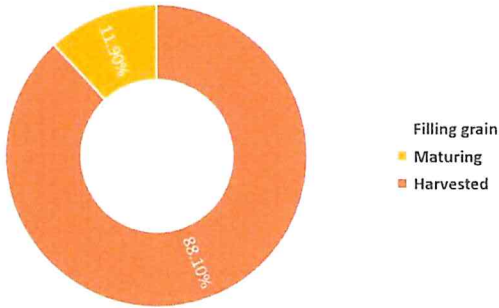

# Brazil crop progress - June 16, 2024

Soybean harvest progress - Conab (June 16, 2024)

### 1st corn harvest progress - Conab (as of June 16, 2024)

Crop Phenology Report (Conab, week ending June 16, 2024)