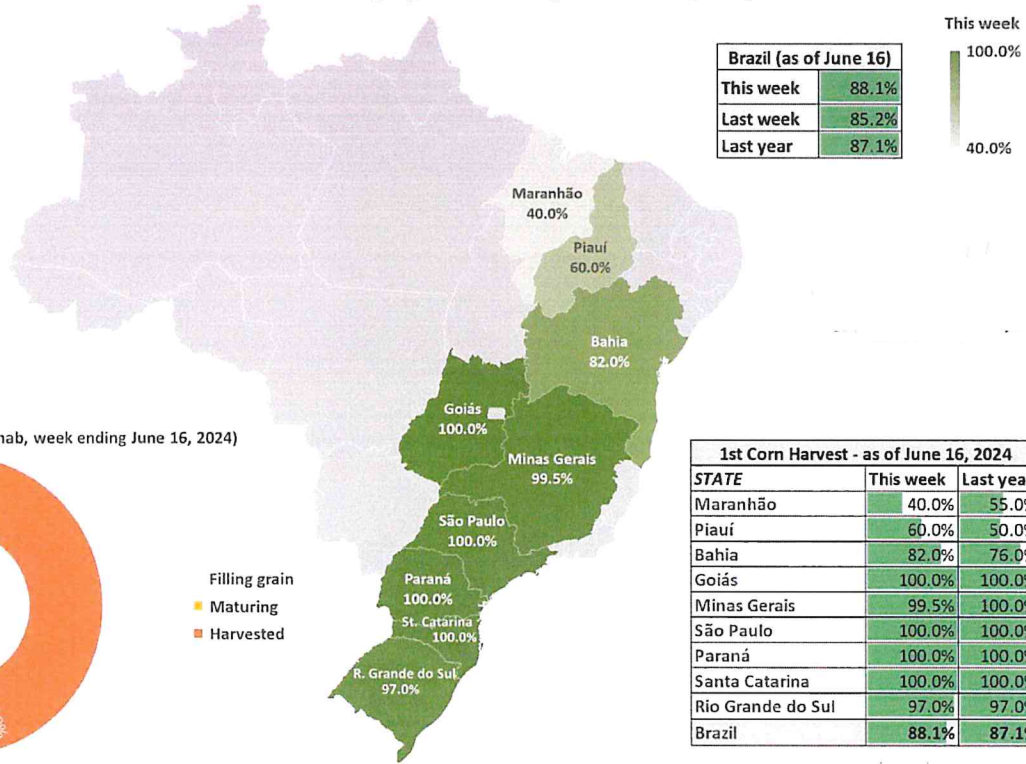

# Brazil crop progress - June 16, 2024

Soybean harvest progress - Conab (June 16, 2024)

### 1st corn harvest progress - Conab (as of June 16, 2024)

Crop Phenology Report (Conab, week ending June 16, 2024)