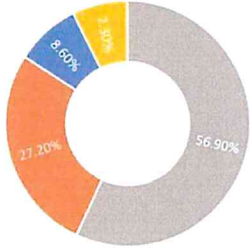

2nd corn planting progress - Conab (as of May 5, 2024)

Brazil (as of May 5)	
This week	100.0%
Last week	100.0%
Last year	100.0%

Crop Phenology Report (Conab, week ending May 5, 2024)

- Veget. develop.
- Blooming
- Filling grains
- Maturing

2nd Corn Planting - as of May 5, 2024			% OF TOTAL
STATE	This week	Last year	2ND CROP
Goiás	100.0%	100.0%	9.7%
Piauí	100.0%	100.0%	0.6%
Tocantins	100.0%	100.0%	1.9%
São Paulo	100.0%	100.0%	2.7%
Minas Gerais	100.0%	100.0%	3.0%
Maranhão	100.0%	100.0%	1.7%
Mato Grosso do Sul	100.0%	100.0%	12.4%
Mato Grosso	100.0%	100.0%	47.6%
Paraná	100.0%	100.0%	16.2%
Brazil	100.0%	100.0%	