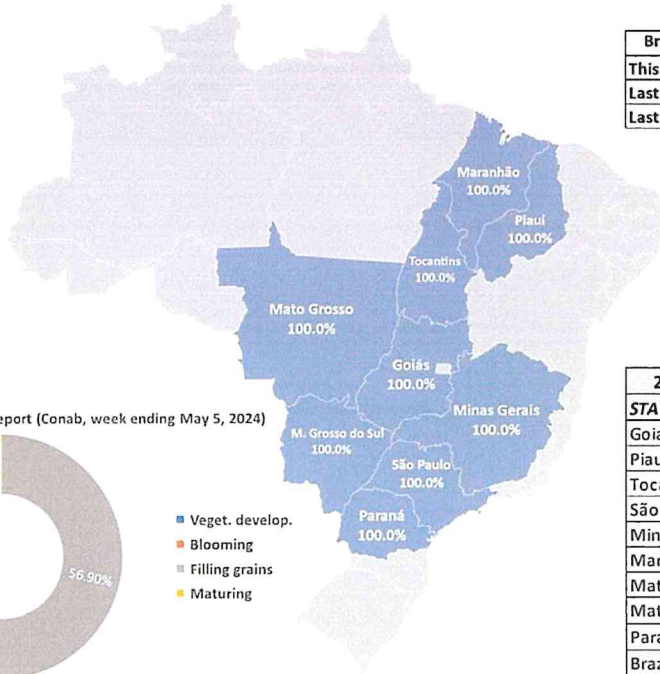

2nd corn planting progress - Conab (as of May 5, 2024)

Brazil (as of May 5)	
This week	100.0%
Last week	100.0%
Last year	100.0%

Crop Phenology Report (Conab, week ending May 5, 2024)

- Veget. develop.
- Blooming
- Filling grains
- Maturing

2nd Corn Planting - as of May 5, 2024			% OF TOTAL
STATE	This week	Last year	2ND CROP
Goiás	100.0%	100.0%	9.7%
Piauí	100.0%	100.0%	0.6%
Tocantins	100.0%	100.0%	1.9%
São Paulo	100.0%	100.0%	2.7%
Minas Gerais	100.0%	100.0%	3.0%
Maranhão	100.0%	100.0%	1.7%
Mato Grosso do Sul	100.0%	100.0%	12.4%
Mato Grosso	100.0%	100.0%	47.6%
Paraná	100.0%	100.0%	16.2%
Brazil	100.0%	100.0%	