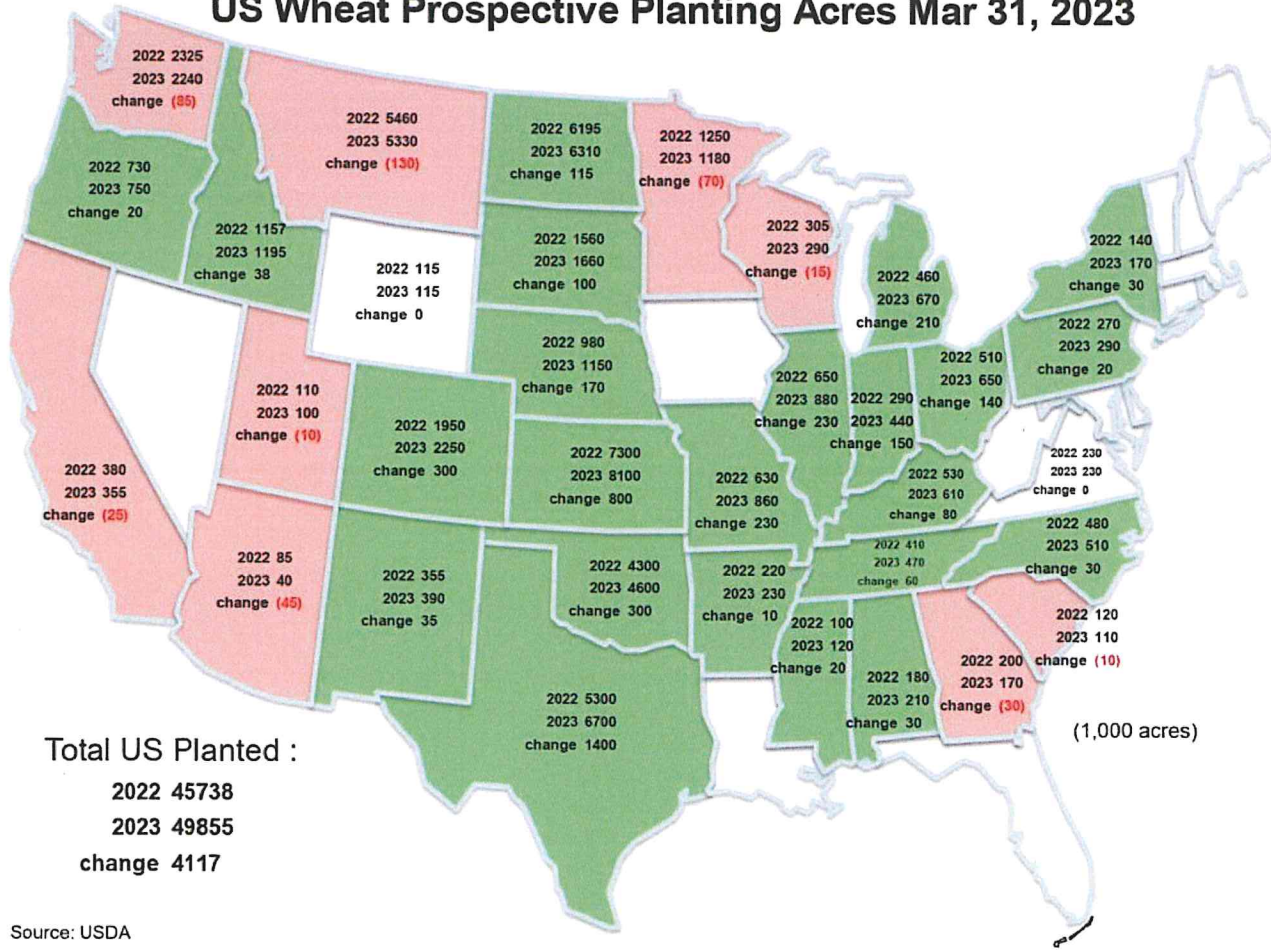

US Corn Prospective Planting Acres Mar 31, 2023

Total US Planted:
 2022 88579
 2023 91996
 change 3417

Source: USDA

US Soybean Prospective Planting Acres Mar 31, 2023

US Wheat Prospective Planting Acres Mar 31, 2023

Total US Planted :
 2022 45738
 2023 49855
 change 4117

(1,000 acres)

Source: USDA