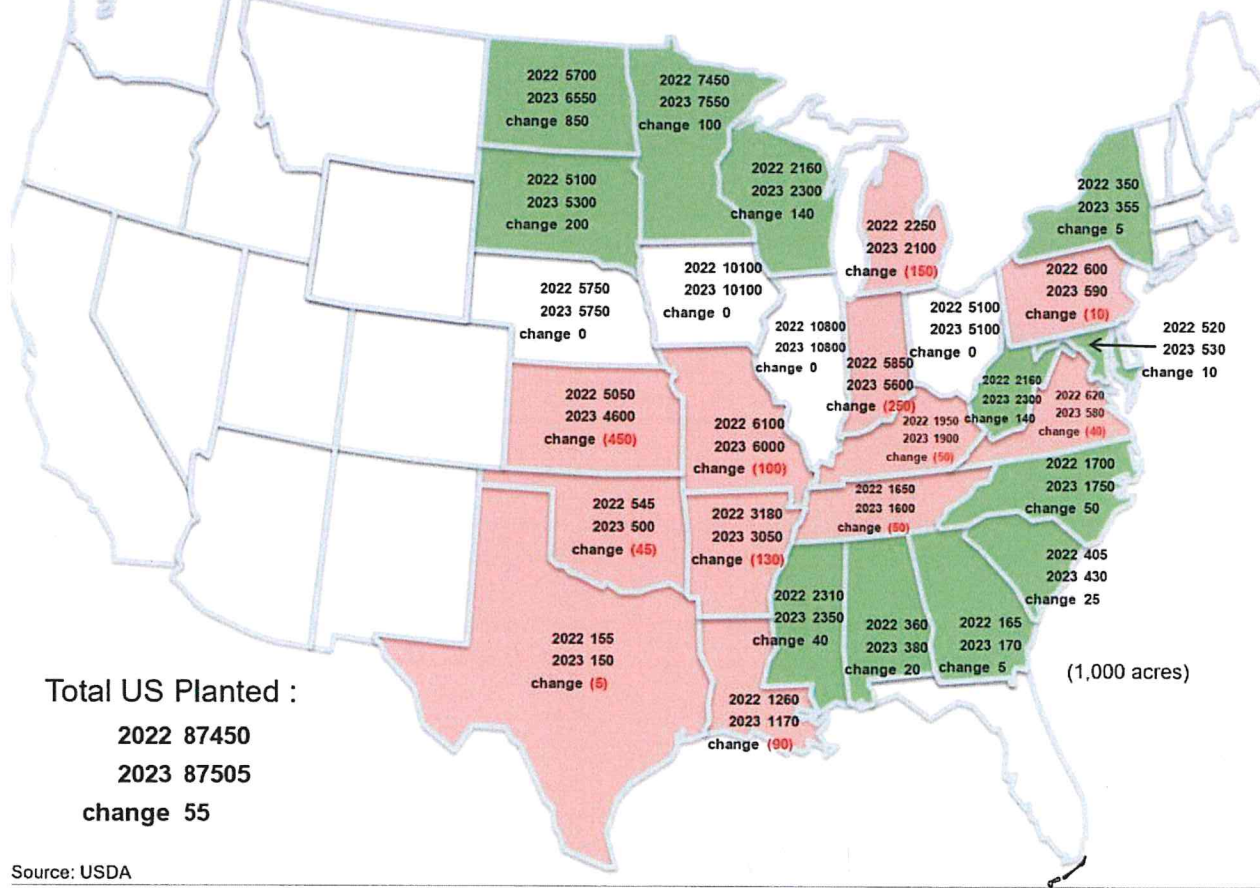

US Corn Prospective Planting Acres Mar 31, 2023

Total US Planted:
 2022 88579
 2023 91996
 change 3417

Source: USDA

US Soybean Prospective Planting Acres Mar 31, 2023

US Wheat Prospective Planting Acres Mar 31, 2023

Total US Planted :
 2022 45738
 2023 49855
 change 4117

(1,000 acres)

Source: USDA