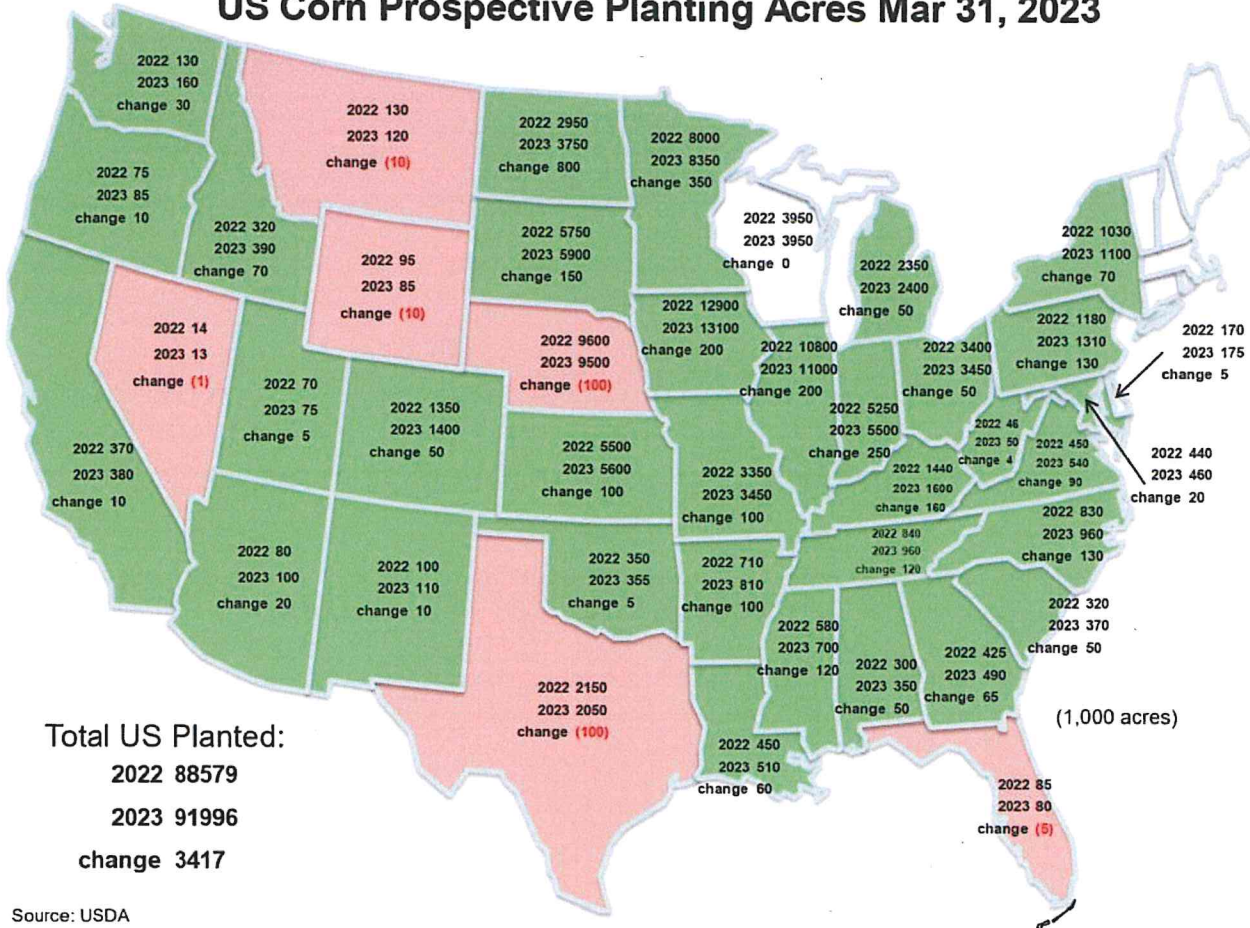

US Corn Prospective Planting Acres Mar 31, 2023

Total US Planted:
 2022 88579
 2023 91996
 change 3417

Source: USDA

US Soybean Prospective Planting Acres Mar 31, 2023

US Wheat Prospective Planting Acres Mar 31, 2023

Total US Planted :
 2022 45738
 2023 49855
 change 4117

(1,000 acres)

Source: USDA