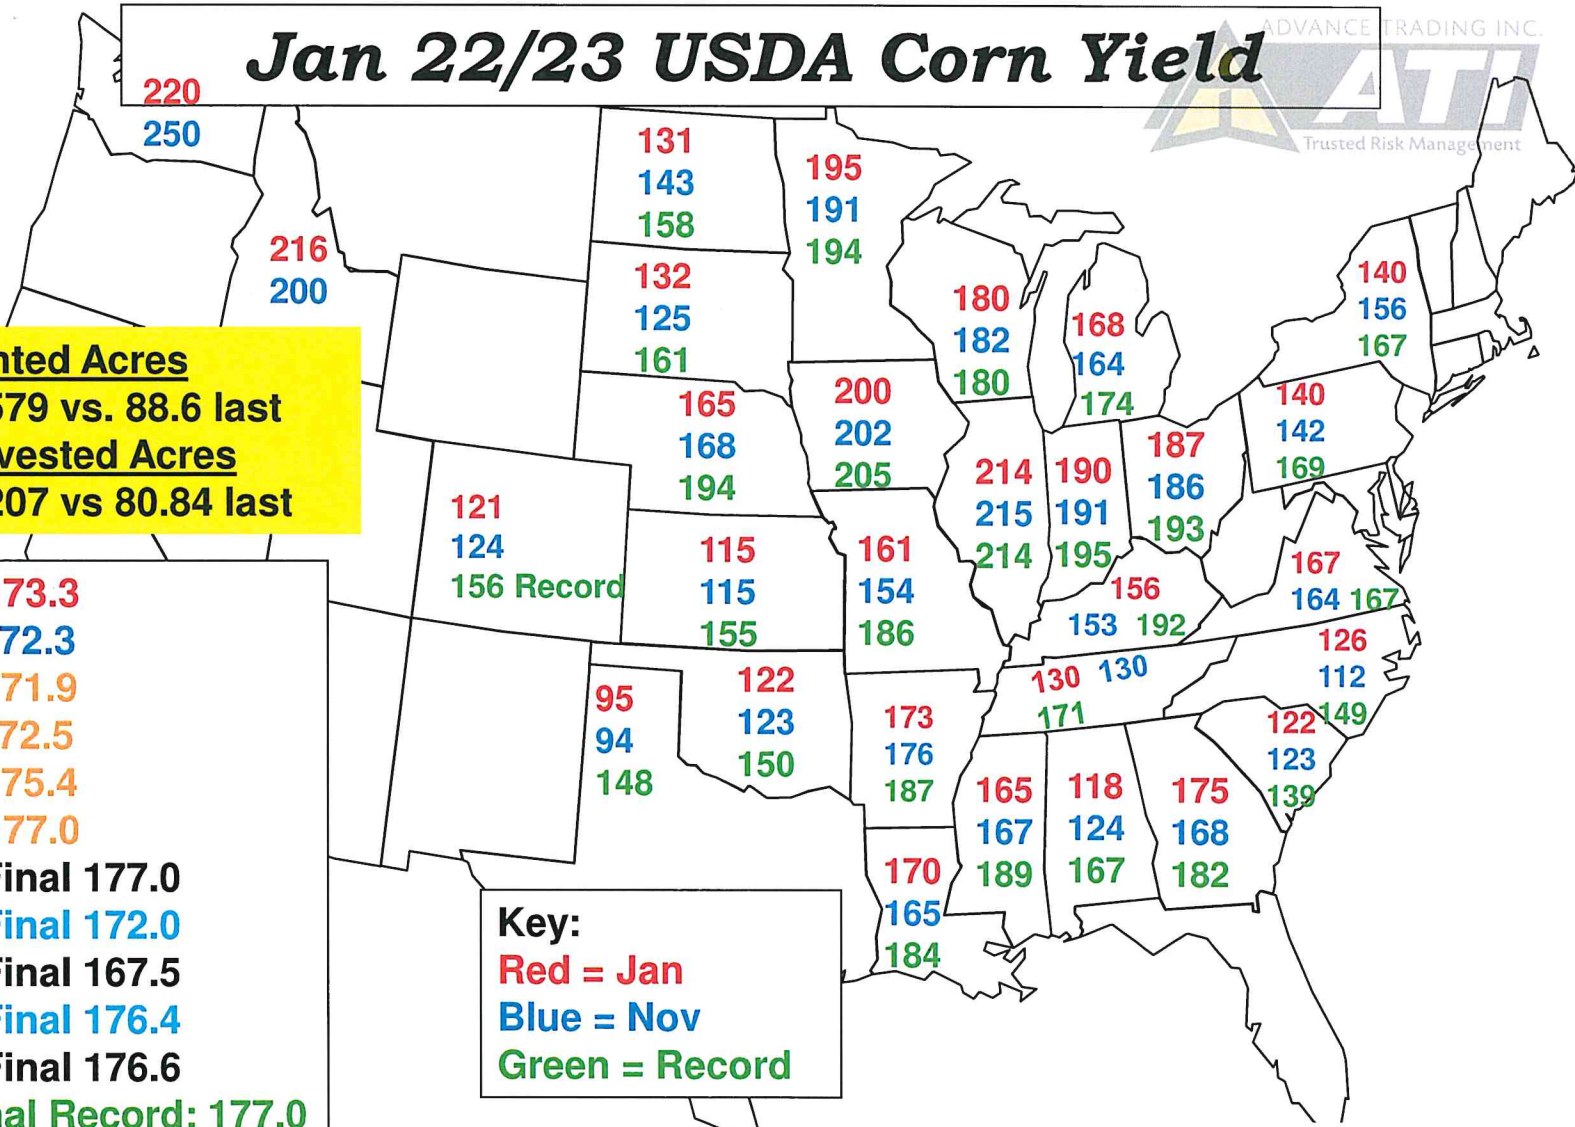

# Jan 22/23 USDA Corn Yield

Information is believed to be reliable but is not guaranteed.

# Jan 22/23 USDA Bean Yield

**Planted Acres**  
87.450 vs 87.455 last  
**Harvested Acres**  
86.336 vs 86.631 last

Jan 49.5  
Nov 50.2  
Oct 49.8  
Sep 50.5  
Aug 51.9  
July 51.5  
2021 Final 51.4  
2020 Final 50.2  
2019 Final 47.4  
2018 Final 50.6  
2017 Final 49.3  
Record: 51.9

**Key:**  
Red = Jan  
Blue = Nov  
Green = Record

Information is believed to be reliable but is not guaranteed.