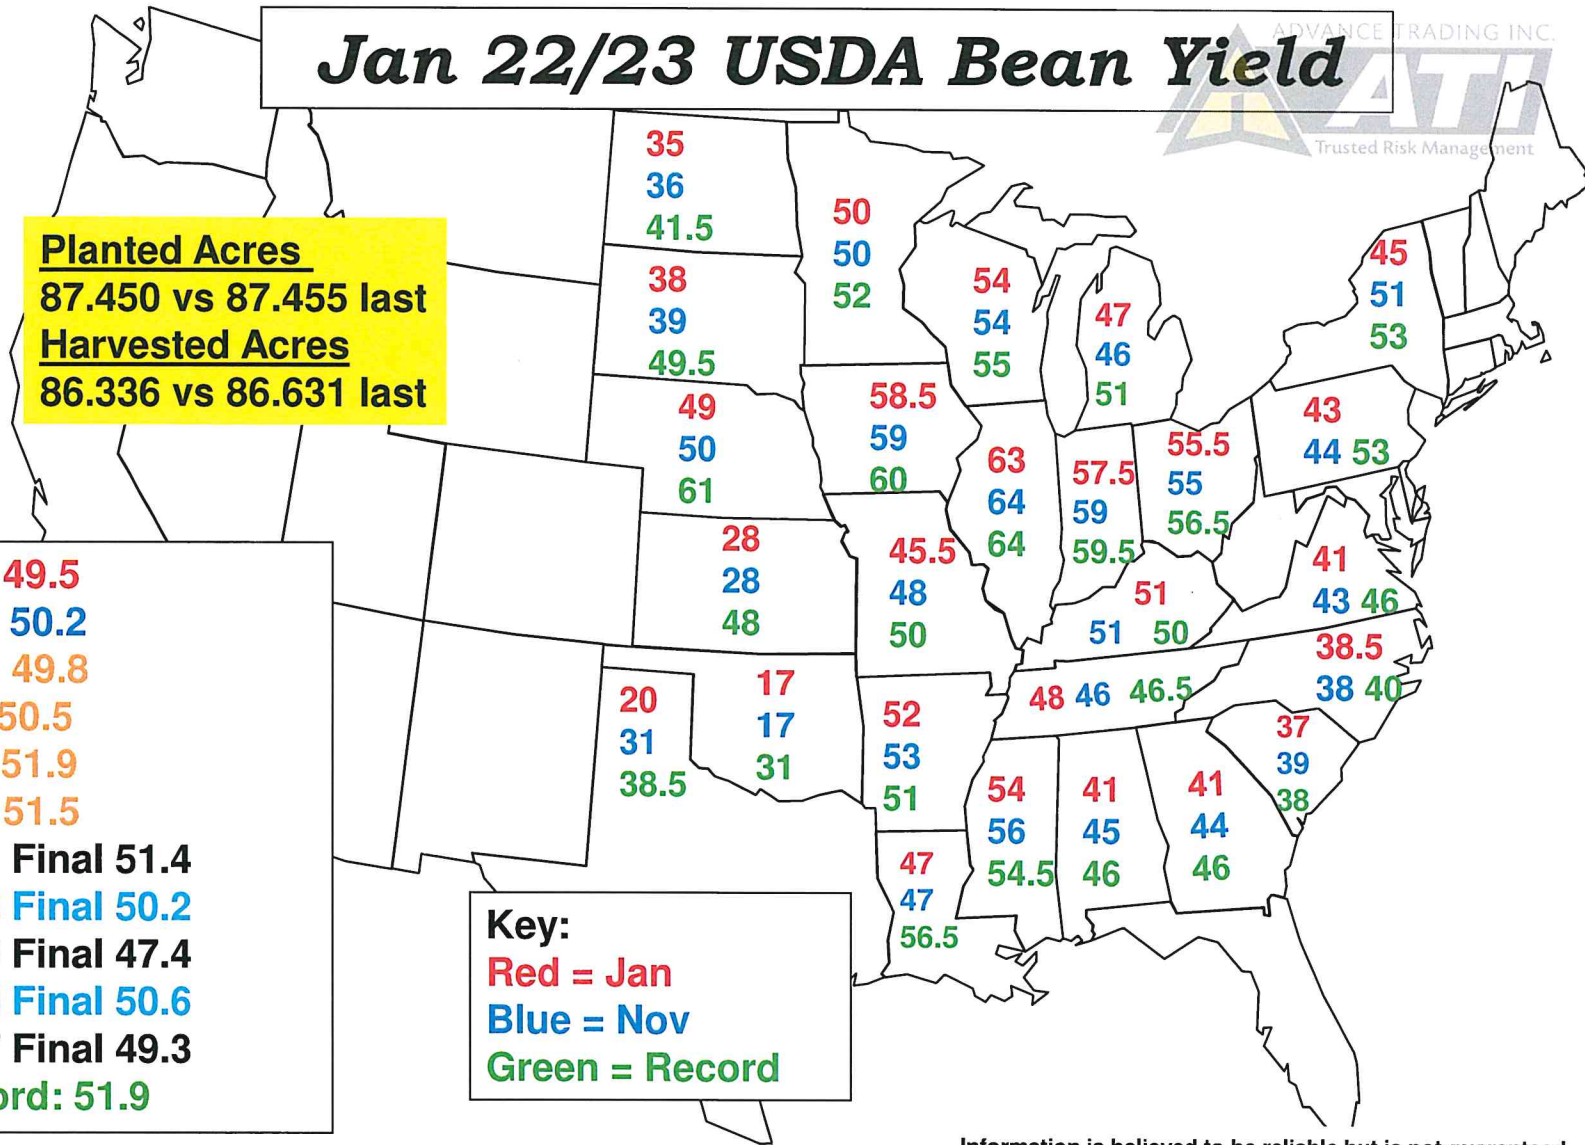

# Jan 22/23 USDA Corn Yield

Information is believed to be reliable but is not guaranteed.

# Jan 22/23 USDA Bean Yield

**Planted Acres**  
87.450 vs 87.455 last  
**Harvested Acres**  
86.336 vs 86.631 last

Jan 49.5  
Nov 50.2  
Oct 49.8  
Sep 50.5  
Aug 51.9  
July 51.5  
2021 Final 51.4  
2020 Final 50.2  
2019 Final 47.4  
2018 Final 50.6  
2017 Final 49.3  
Record: 51.9

**Key:**  
Red = Jan  
Blue = Nov  
Green = Record

Information is believed to be reliable but is not guaranteed.