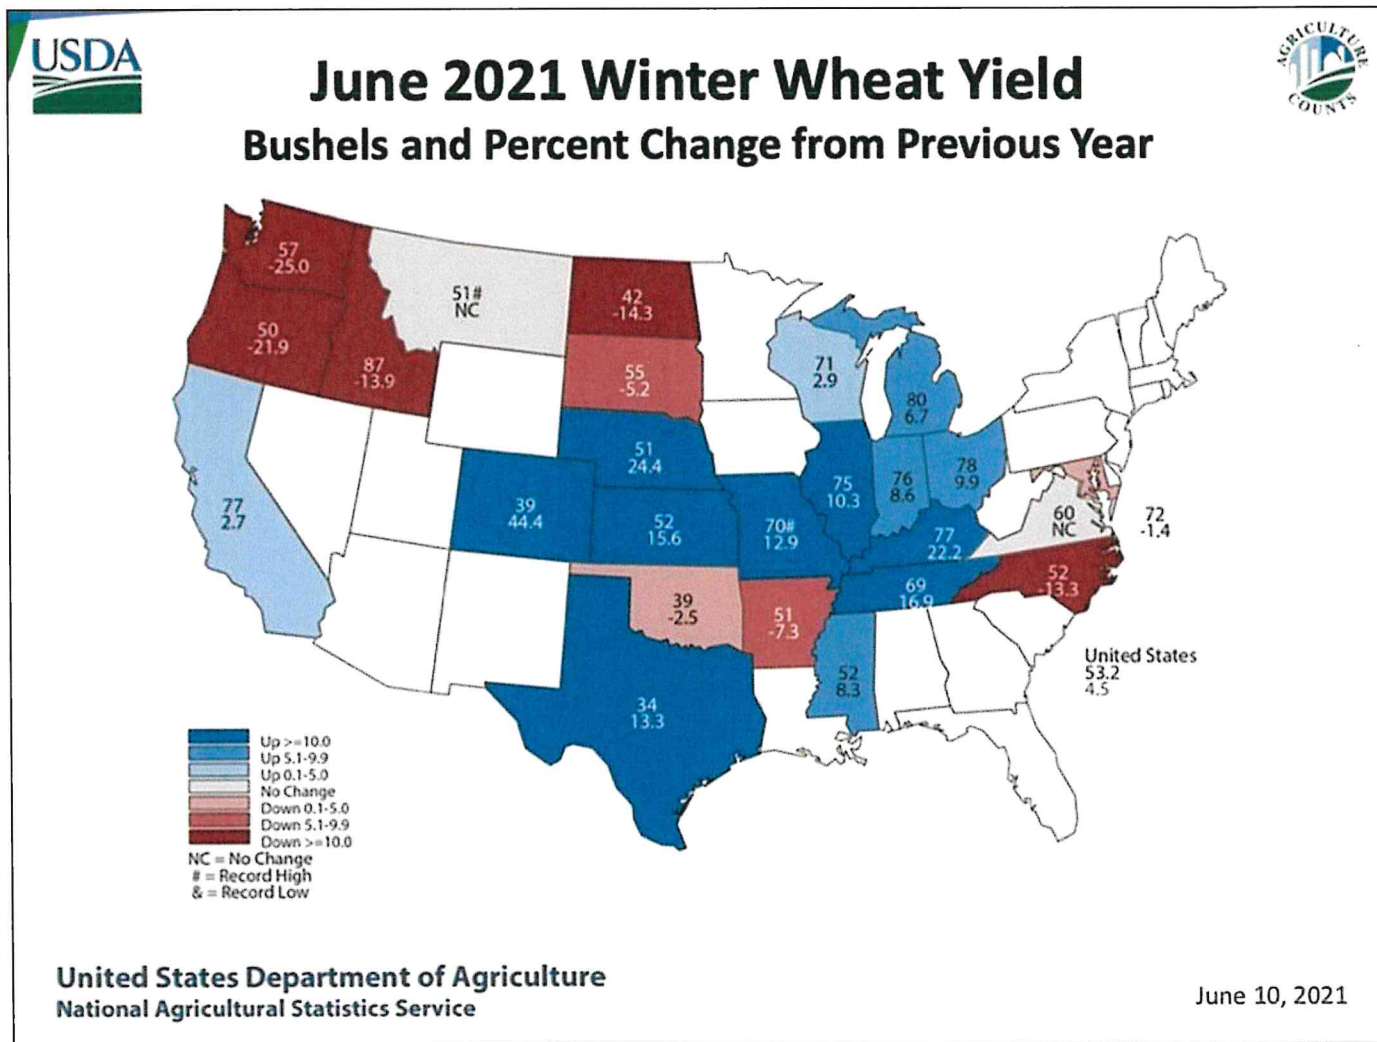

USDA wheat charts on production

# Winter Wheat Production United States

Billion Bushels

United States Department of Agriculture  
National Agricultural Statistics Service

June 10, 2021