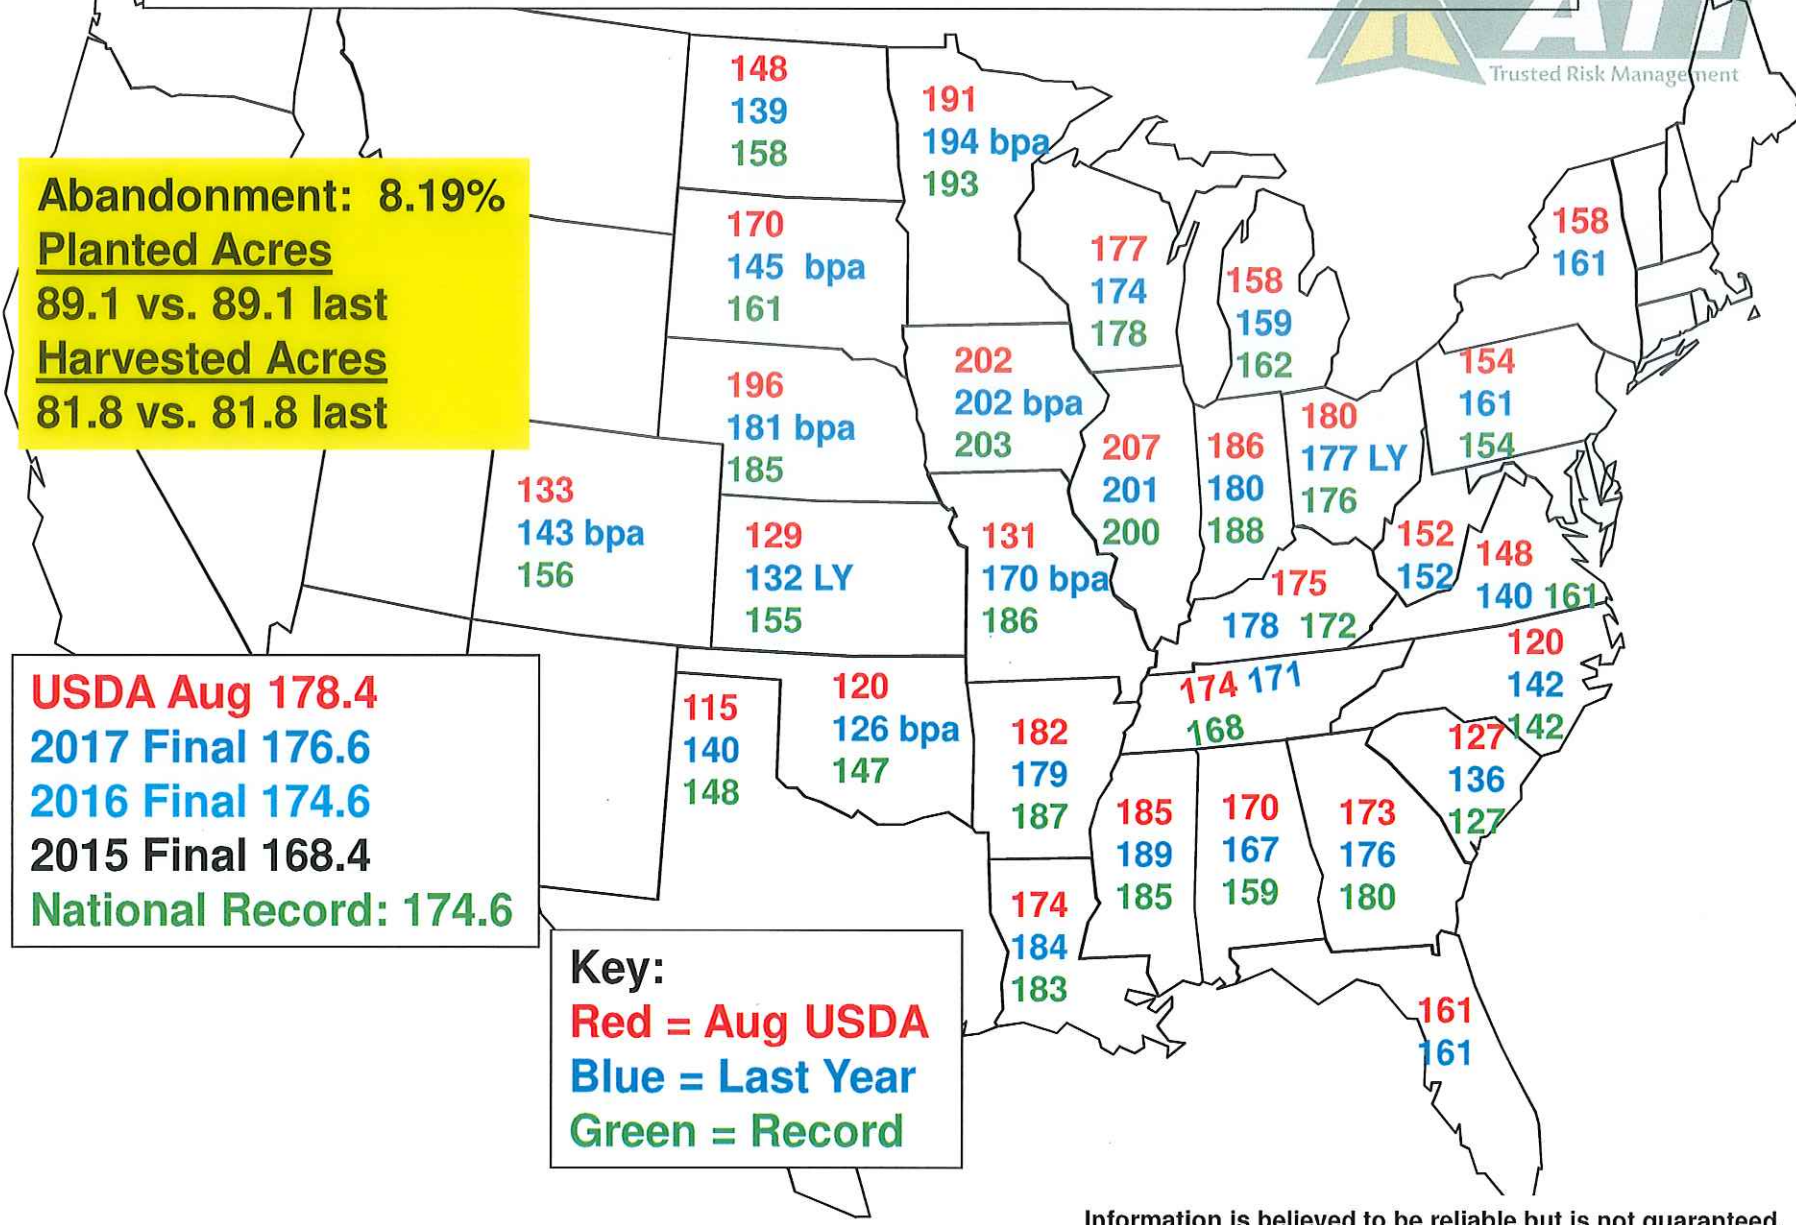

August 2018 USDA Corn Yield

Abandonment: 8.19%
Planted Acres
 89.1 vs. 89.1 last
Harvested Acres
 81.8 vs. 81.8 last

USDA Aug 178.4
 2017 Final 176.6
 2016 Final 174.6
 2015 Final 168.4
National Record: 174.6

Key:
Red = Aug USDA
Blue = Last Year
Green = Record

Information is believed to be reliable but is not guaranteed.

August 2018 USDA Bean Yield

ADVANCE TRADING INC.

Abandonment: 0.8%
Planted Acres
 89.6 vs. 89.6 last
Harvested Acres
 88.9 vs. 88.9

USDA Aug 51.6
 2017 Final 49.1
 2016 Final 52.1
 2015 Final 48.0
 Record: 52.1

Key:
Red = Aug USDA
Blue = Last Year
Green = Record

Information is believed to be reliable but is not guaranteed.

77 August 2018 USDA Winter Wheat Yield

USDA Aug 47.9
USDA July 48.0
2017 Final 50.2

Key:
Red = Aug USDA
Blue = July USDA
Green = 2017

Information is believed to be reliable but is not guaranteed.