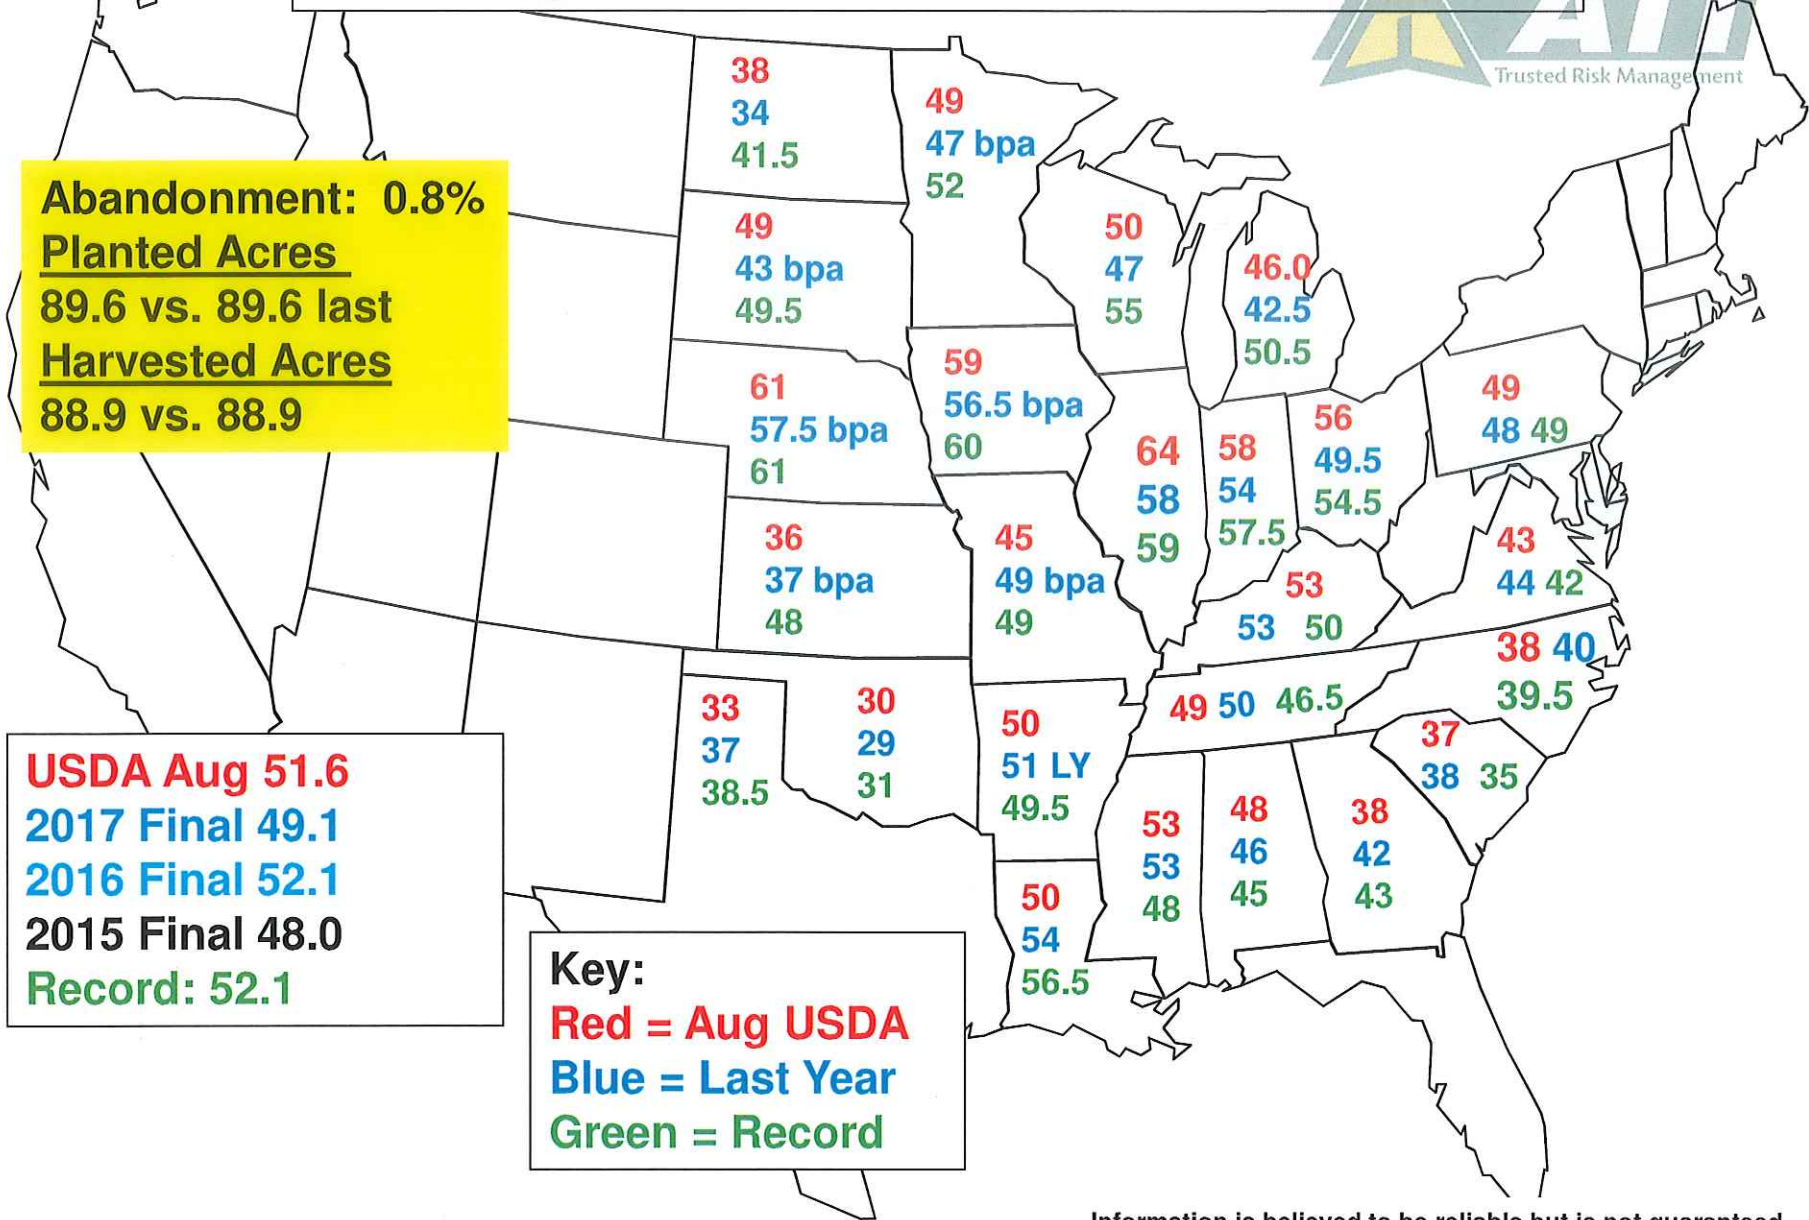

August 2018 USDA Corn Yield

Abandonment: 8.19%
Planted Acres
 89.1 vs. 89.1 last
Harvested Acres
 81.8 vs. 81.8 last

USDA Aug 178.4
 2017 Final 176.6
 2016 Final 174.6
 2015 Final 168.4
National Record: 174.6

Key:
Red = Aug USDA
Blue = Last Year
Green = Record

Information is believed to be reliable but is not guaranteed.

August 2018 USDA Bean Yield

ADVANCE TRADING INC.

Abandonment: 0.8%
Planted Acres
 89.6 vs. 89.6 last
Harvested Acres
 88.9 vs. 88.9

USDA Aug 51.6
 2017 Final 49.1
 2016 Final 52.1
 2015 Final 48.0
 Record: 52.1

Key:
Red = Aug USDA
Blue = Last Year
Green = Record

Information is believed to be reliable but is not guaranteed.

77 August 2018 USDA Winter Wheat Yield

USDA Aug 47.9
USDA July 48.0
2017 Final 50.2

Key:
Red = Aug USDA
Blue = July USDA
Green = 2017

Information is believed to be reliable but is not guaranteed.