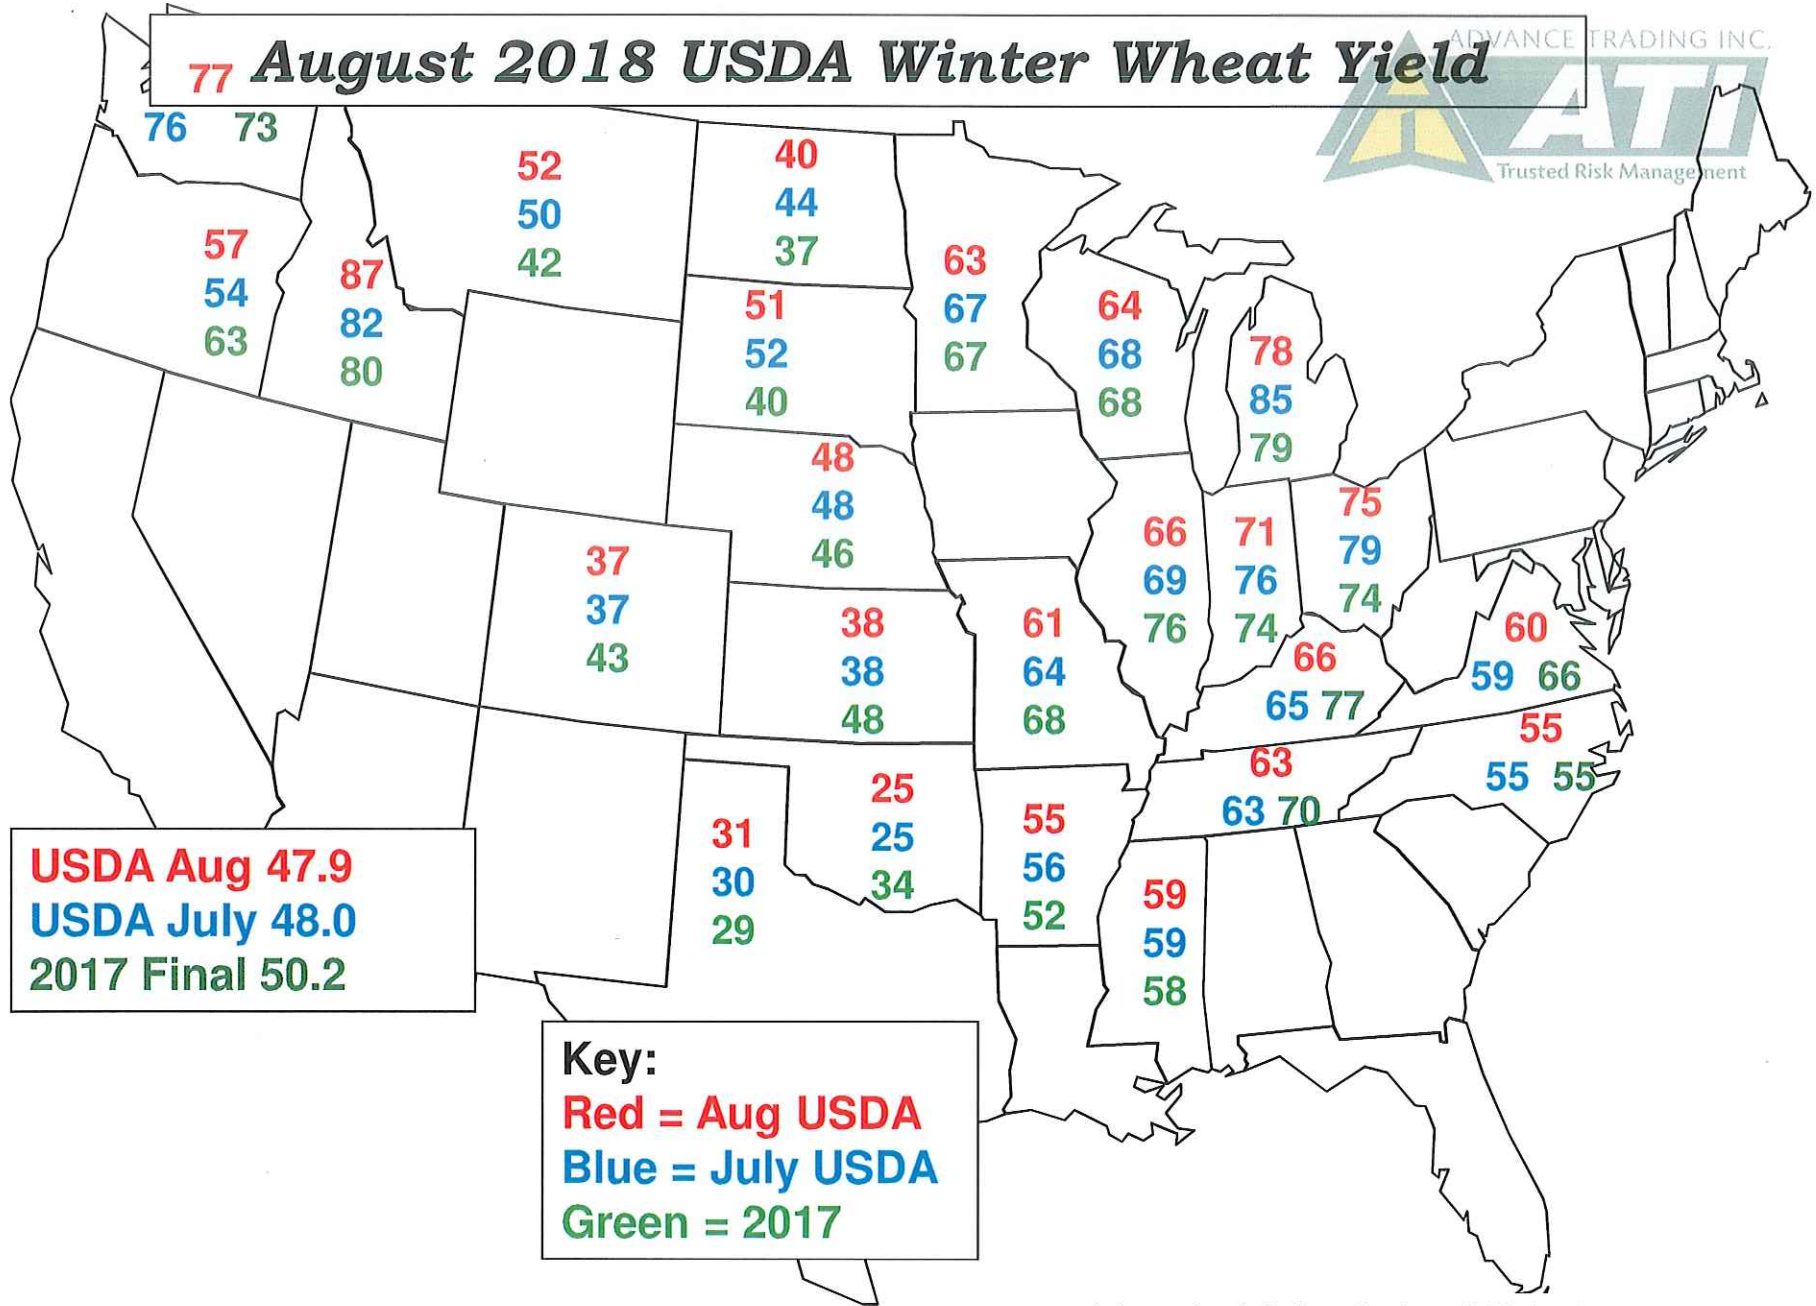

August 2018 USDA Corn Yield

Abandonment: 8.19%
Planted Acres
 89.1 vs. 89.1 last
Harvested Acres
 81.8 vs. 81.8 last

USDA Aug 178.4
 2017 Final 176.6
 2016 Final 174.6
 2015 Final 168.4
National Record: 174.6

Key:
Red = Aug USDA
Blue = Last Year
Green = Record

Information is believed to be reliable but is not guaranteed.

August 2018 USDA Bean Yield

ADVANCE TRADING INC.

Abandonment: 0.8%
Planted Acres
 89.6 vs. 89.6 last
Harvested Acres
 88.9 vs. 88.9

USDA Aug 51.6
 2017 Final 49.1
 2016 Final 52.1
 2015 Final 48.0
 Record: 52.1

Key:
Red = Aug USDA
Blue = Last Year
Green = Record

Information is believed to be reliable but is not guaranteed.

77 August 2018 USDA Winter Wheat Yield

USDA Aug 47.9
USDA July 48.0
2017 Final 50.2

Key:
Red = Aug USDA
Blue = July USDA
Green = 2017

Information is believed to be reliable but is not guaranteed.